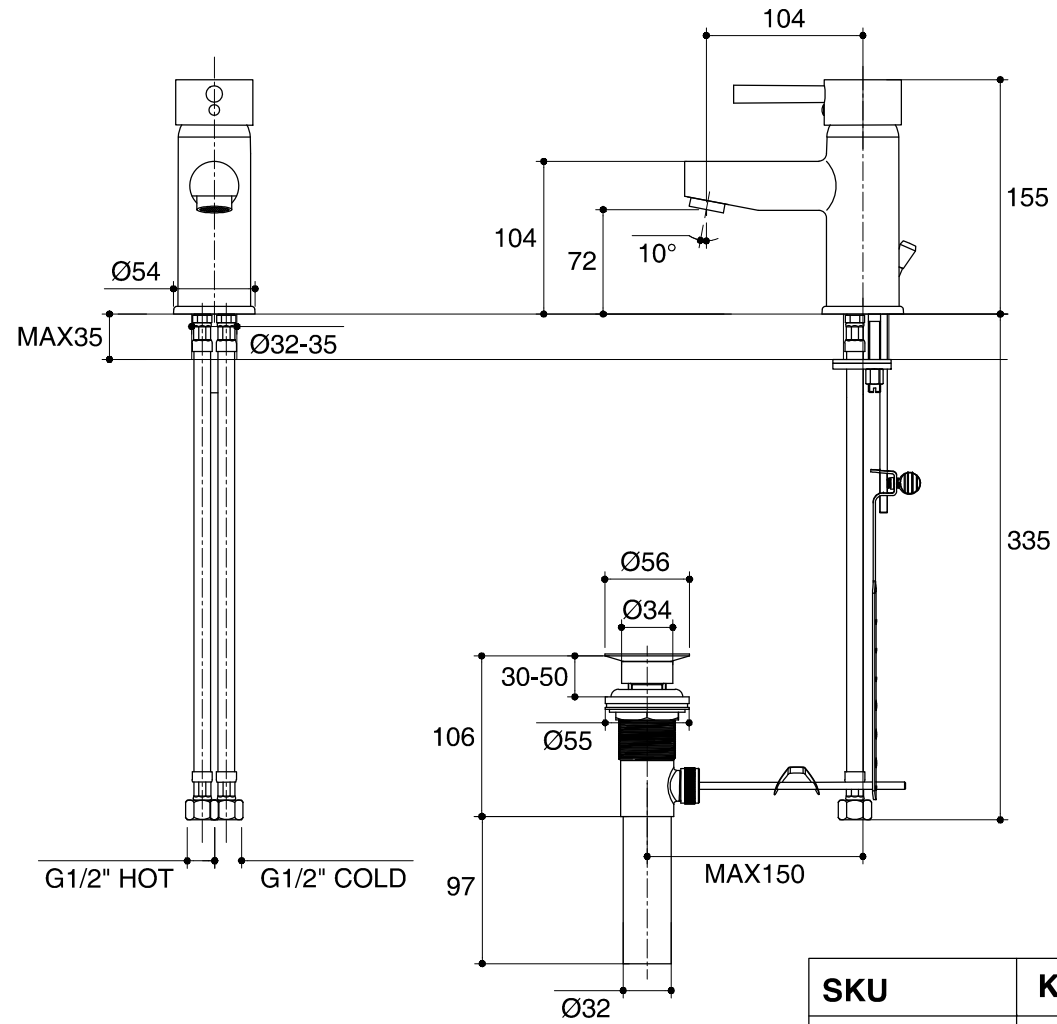

Dimensions are approximate.

Unit: mm

SKU	K-15785X-4-CP
Name	MILANO
Description	SINGLE-HOLE LAVATORY FAUCET

ENGLEFIELD

*The recommended dimension for installation can be adjusted according to user preferences and layout.