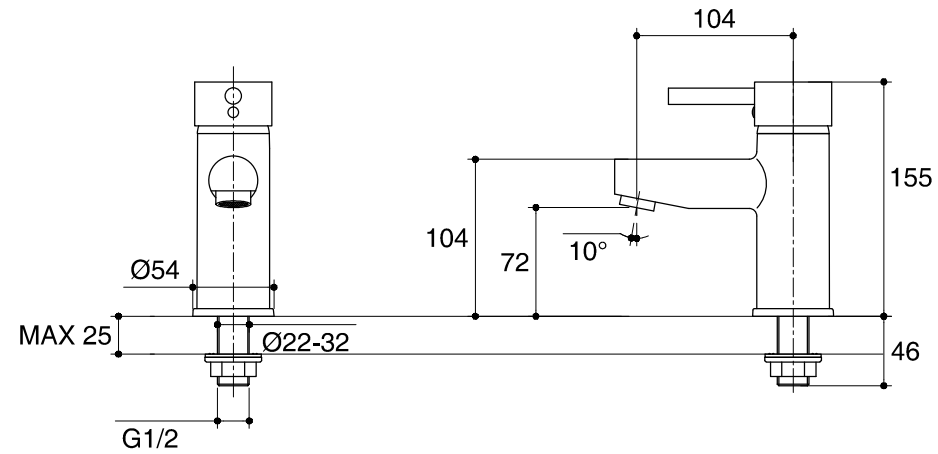

Dimensions are approximate.

Unit: mm

SKU	K-15786X-4-CP
Name	MILANO
Description	COLD ONLY LAVATORY FAUCET
<b>ENGLEFIELD</b>	

\*The recommended dimension for installation can be adjusted according to user preferences and layout.