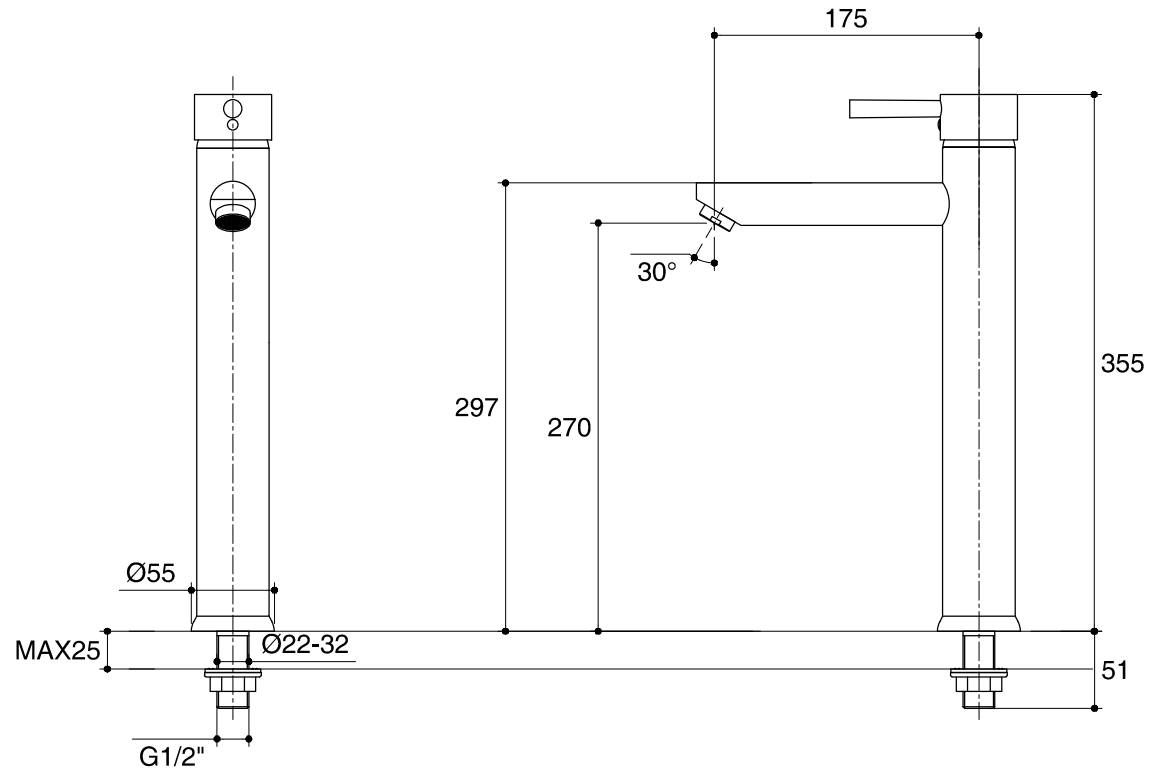

Dimensions are approximate.

Unit: mm

SKU	K-15788X-4-CP
Name	MILANO
Description	TALL COLD ONLY LAVATORY FAUCET

ENGLEFIELD

\*The recommended dimension for installation can be adjusted according to user preferences and layout.