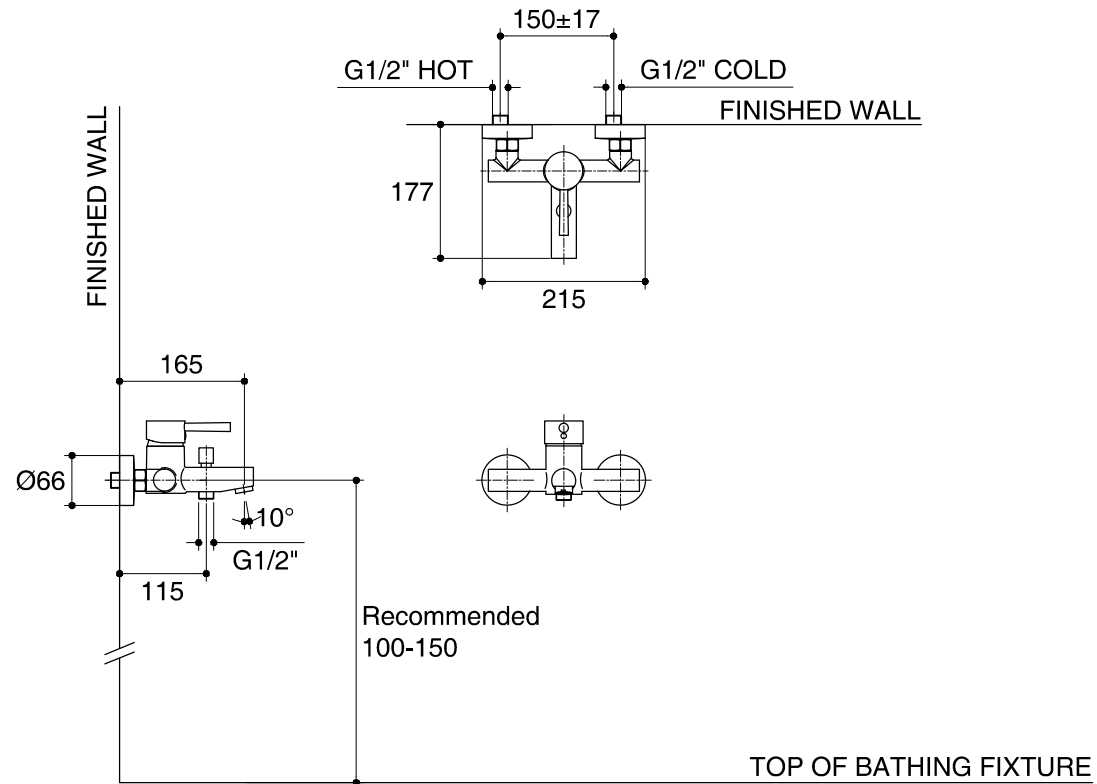

Dimensions are approximate.

Unit: mm

SKU	K-15789X-4-CP
Name	MILANO
Description	EXPOSED WALL-MOUNT BATH SHOWER MIXER

ENGLEFIELD

*The recommended dimension for installation can be adjusted according to user preferences and layout.