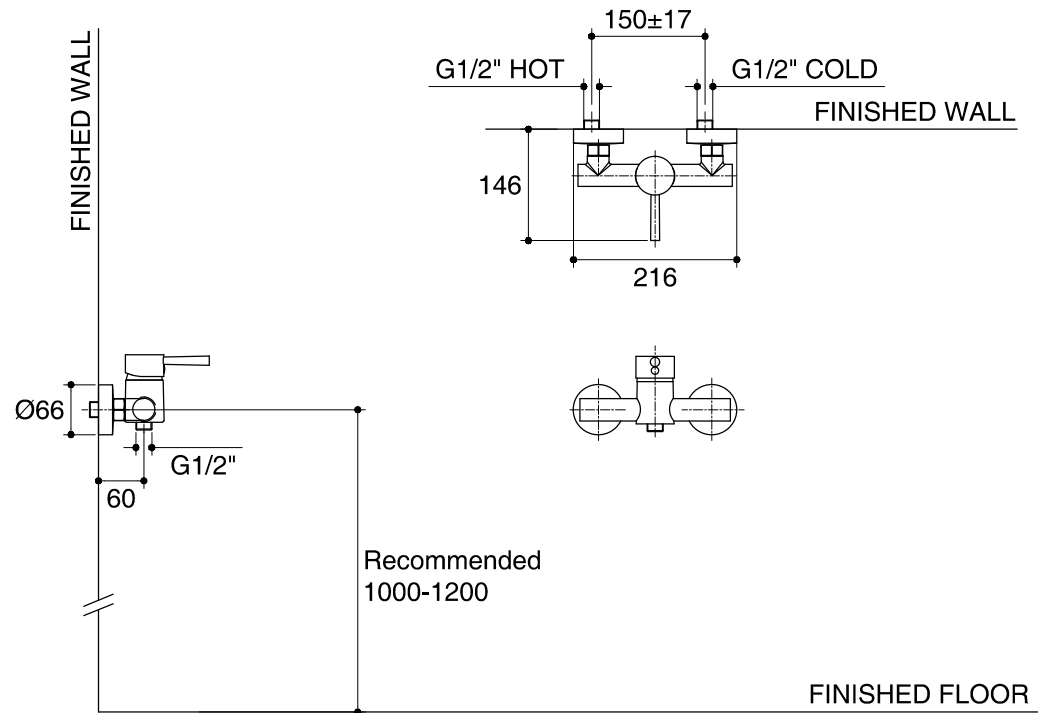

Dimensions are approximate.

Unit: mm

SKU	K-15790X-4-CP
Name	MILANO
Description	EXPOSED WALL-MOUNT SHOWER MIXER
ENGLEFIELD	

*The recommended dimension for installation can be adjusted according to user preferences and layout.