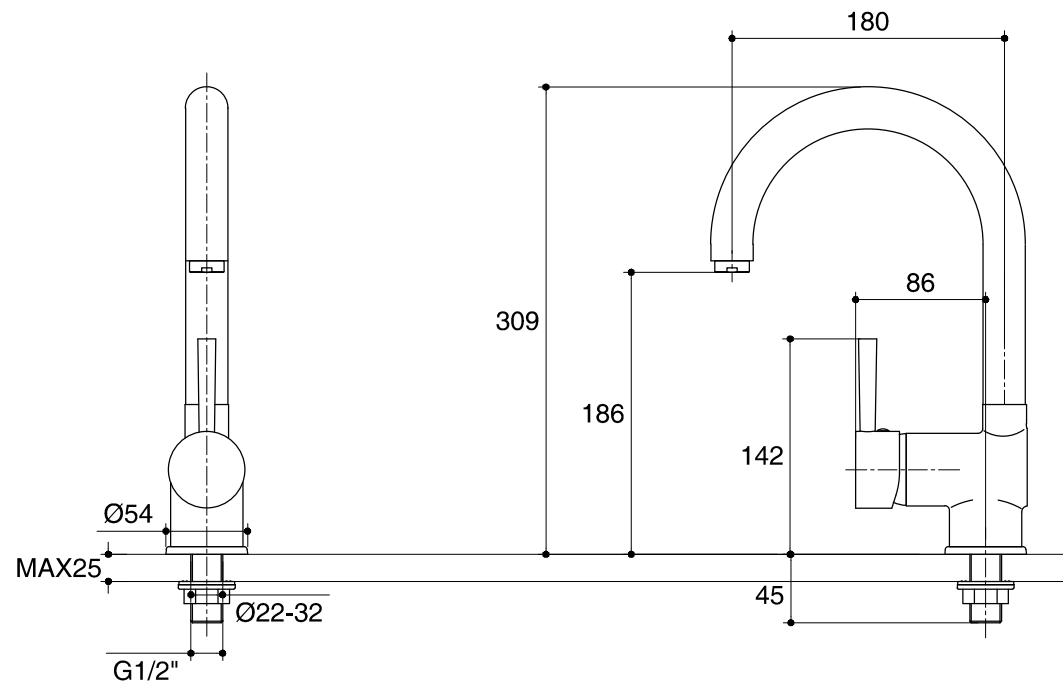

Dimensions are approximate.

Unit: mm

SKU	K-15794X-4-CP
Name	MILANO
Description	KITCHEN FAUCET COLD ONLY
ENGLEFIELD	

*The recommended dimension for installation can be adjusted according to user preferences and layout.