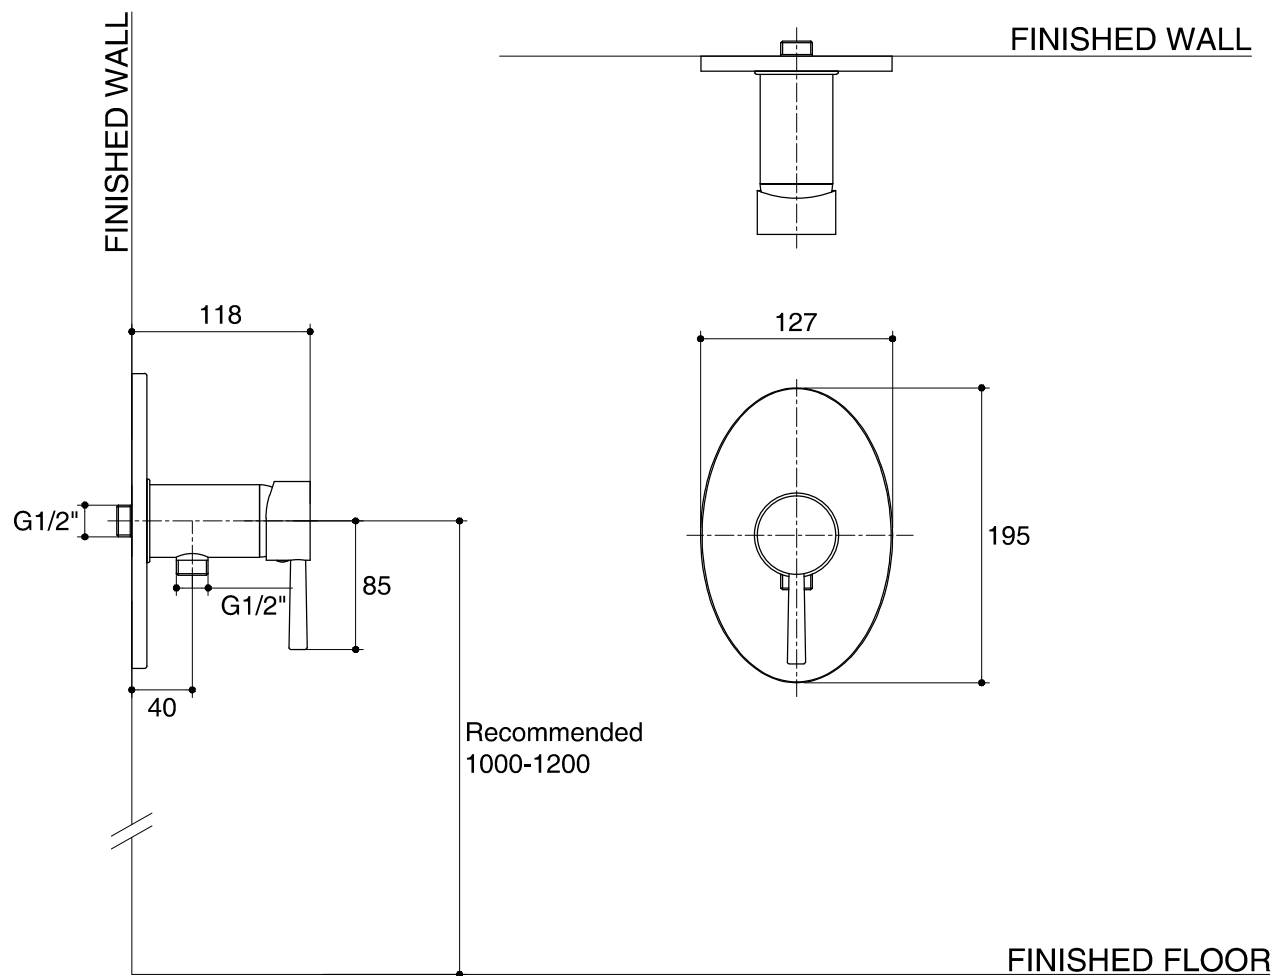

Dimensions are approximate.

Unit: mm

SKU	K-15795X-4-CP
Name	MILANO
Description	WALL-MOUNT SHOWER VALVE COLD WATER ONLY
ENGLEFIELD	

*The recommended dimension for installation can be adjusted according to user preferences and layout.