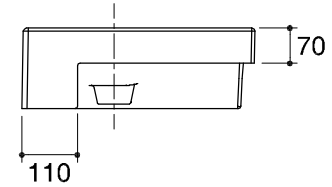

Dimensions are approximate.

Unit: mm.

SKU	K-17066X-1-WK
Name	MILANO
Description	SEMI RECESS LAVATORY

KARAT

* The recommended dimension for installation can be adjusted according to user preferences and layout.