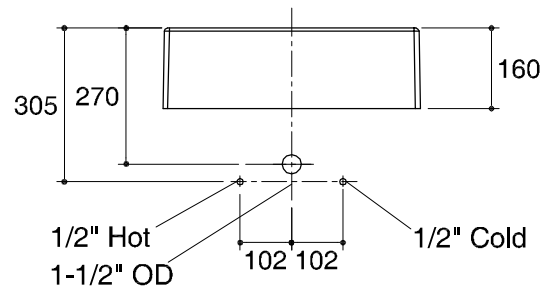

Dimensions are approximate.

Unit: mm.

SKU	K-17066X-1-WK
Name	MILANO
Description	SEMI RECESS LAVATORY

KARAT

* The recommended dimension for installation can be adjusted according to user preferences and layout.