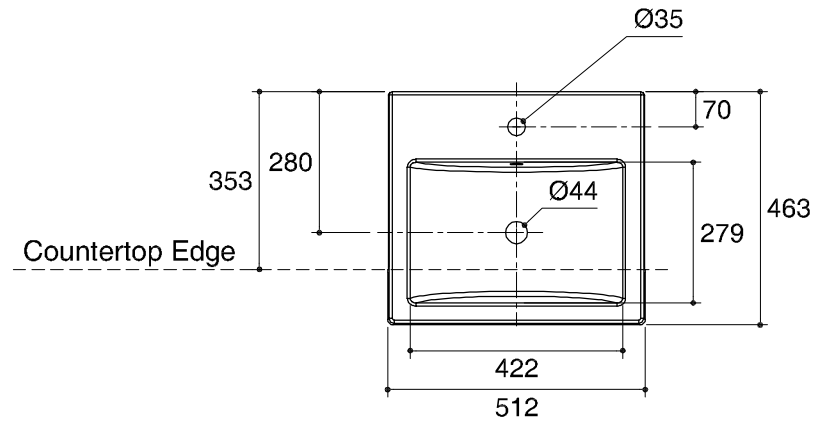

Dimensions are approximate.

Unit: mm.

SKU	K-17066X-1-WK
Name	MILANO
Description	SEMI RECESS LAVATORY

KARAT

* The recommended dimension for installation can be adjusted according to user preferences and layout.