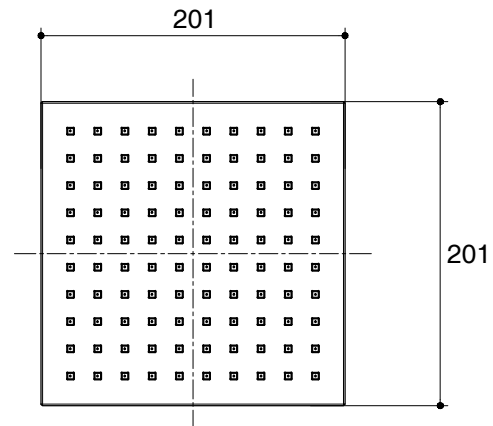

Dimensions are approximate.

Unit: mm

SKU	K-15693X-CP
Name	MILFORD
Description	SHOWERHEAD

ENGLEFIELD

*The recommended dimension for installation can be adjusted according to user preferences and layout.