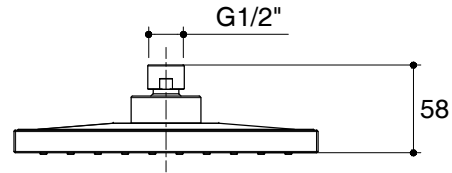

Dimensions are approximate.

Unit: mm

SKU	K-15693X-CP
Name	MILFORD
Description	SHOWERHEAD

ENGLEFIELD

*The recommended dimension for installation can be adjusted according to user preferences and layout.