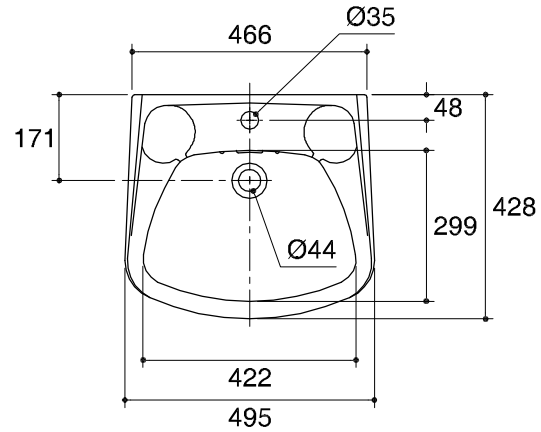

Dimensions are approximate.

Unit: mm.

SKU	K-17336X-1-WK
Name	MINI SAPHIRE
Description	WALL MOUNT

KARAT

* The recommended dimension for installation can be adjusted according to user preferences and layout.