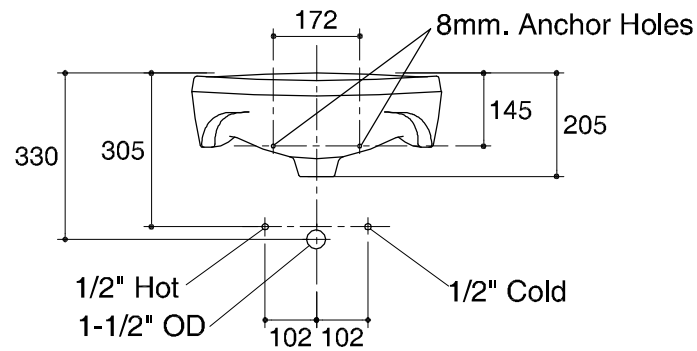

Dimensions are approximate.

Unit: mm.

SKU	K-17336X-1-WK
Name	MINI SAPHIRE
Description	WALL MOUNT

KARAT

* The recommended dimension for installation can be adjusted according to user preferences and layout.