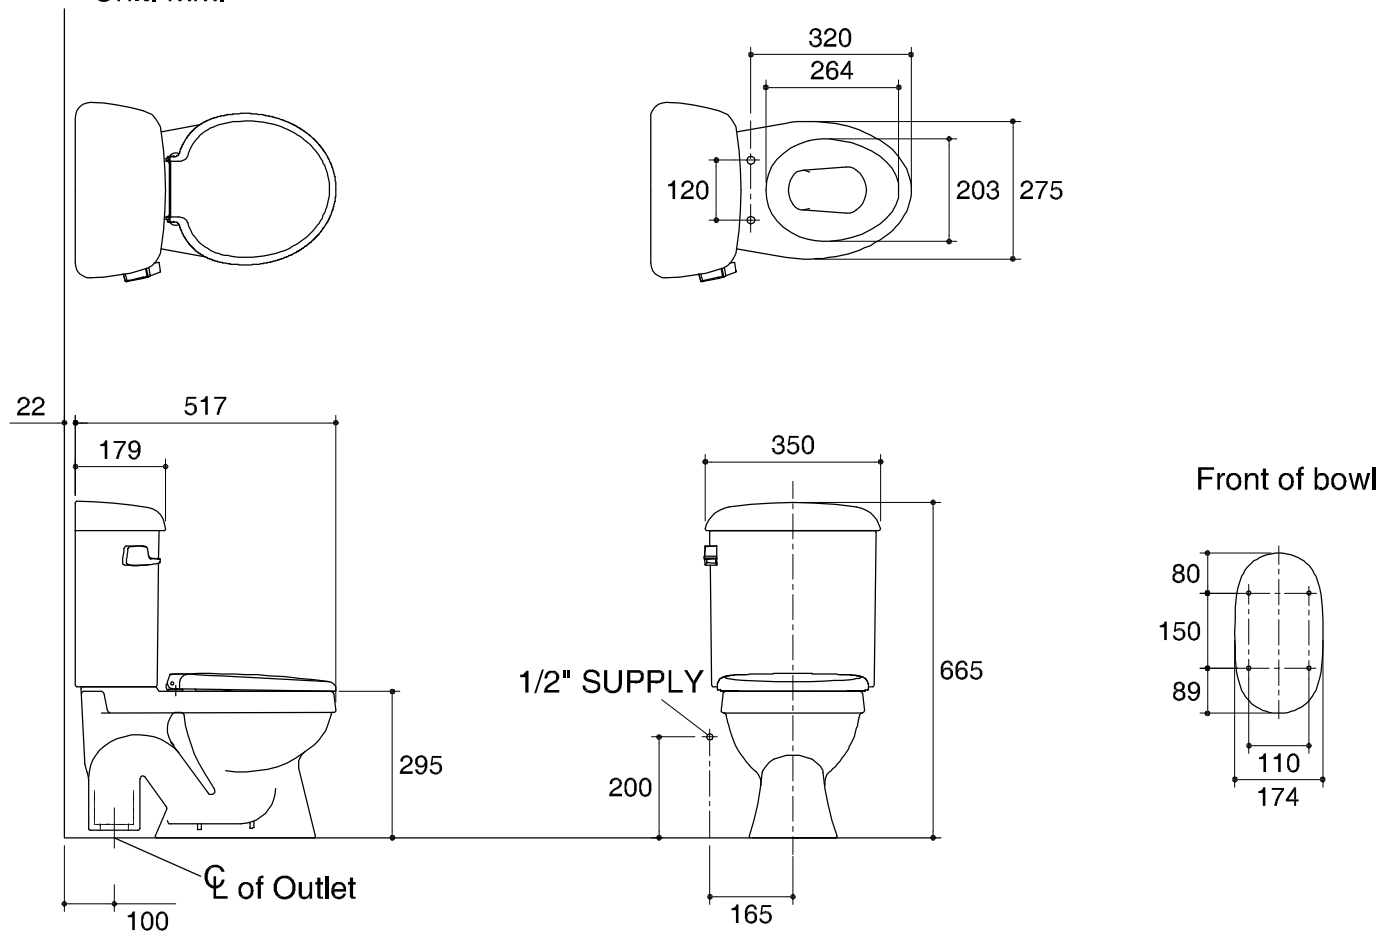

Dimensions are approximate.
Unit: mm.

SKU	K-17385X-WK
Name	MINOR
Description	2PC TOILET

KARAT

* The recommended dimension for installation can be adjusted according to user preferences and layout.