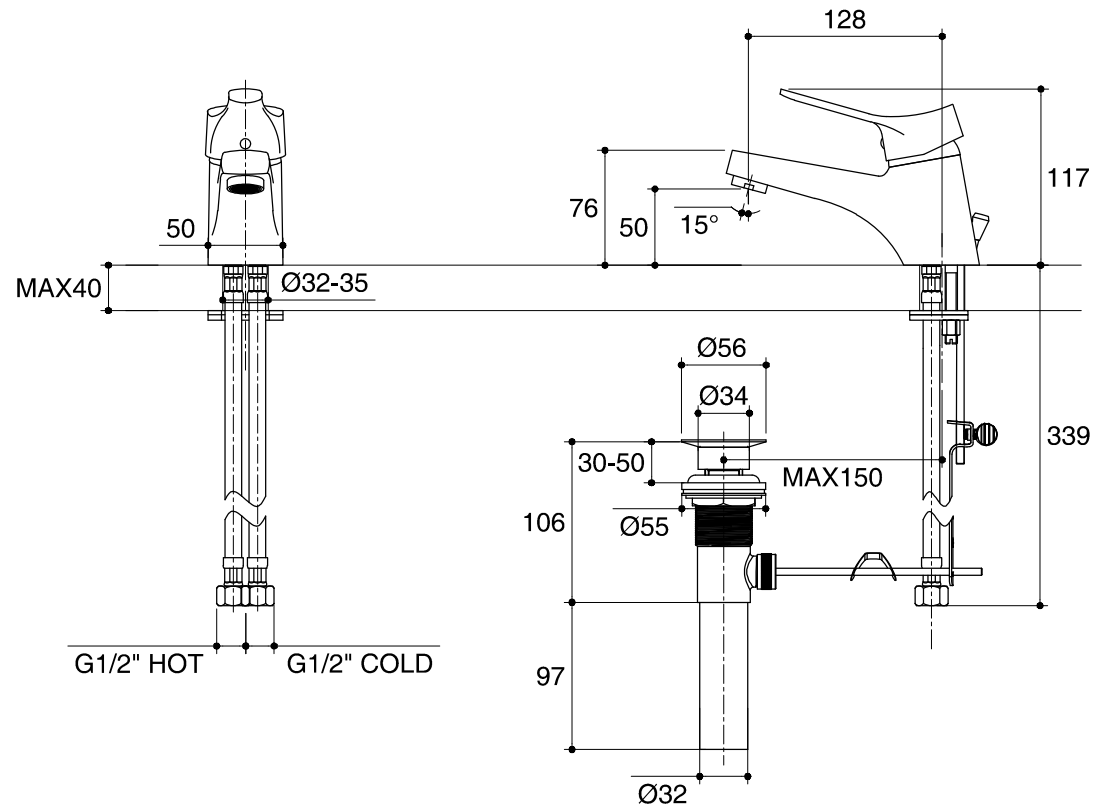

Dimensions are approximate.

Unit: mm

SKU	K-15740X-4-CP
Name	MIRAGE
Description	SINGLE-HOLE LAVATORY FAUCET

ENGLEFIELD

*The recommended dimension for installation can be adjusted according to user preferences and layout.