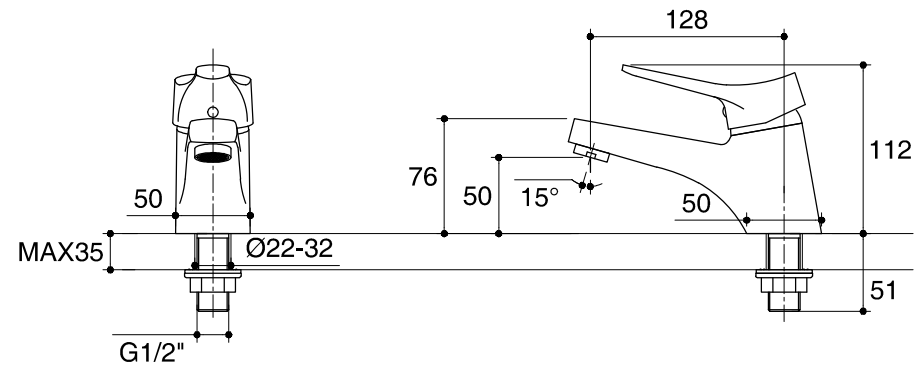

Dimensions are approximate.

Unit: mm

SKU	K-15741X-4-CP
Name	MIRAGE
Description	COLD ONLY LAVATORY FAUCET

ENGLEFIELD

*The recommended dimension for installation can be adjusted according to user preferences and layout.