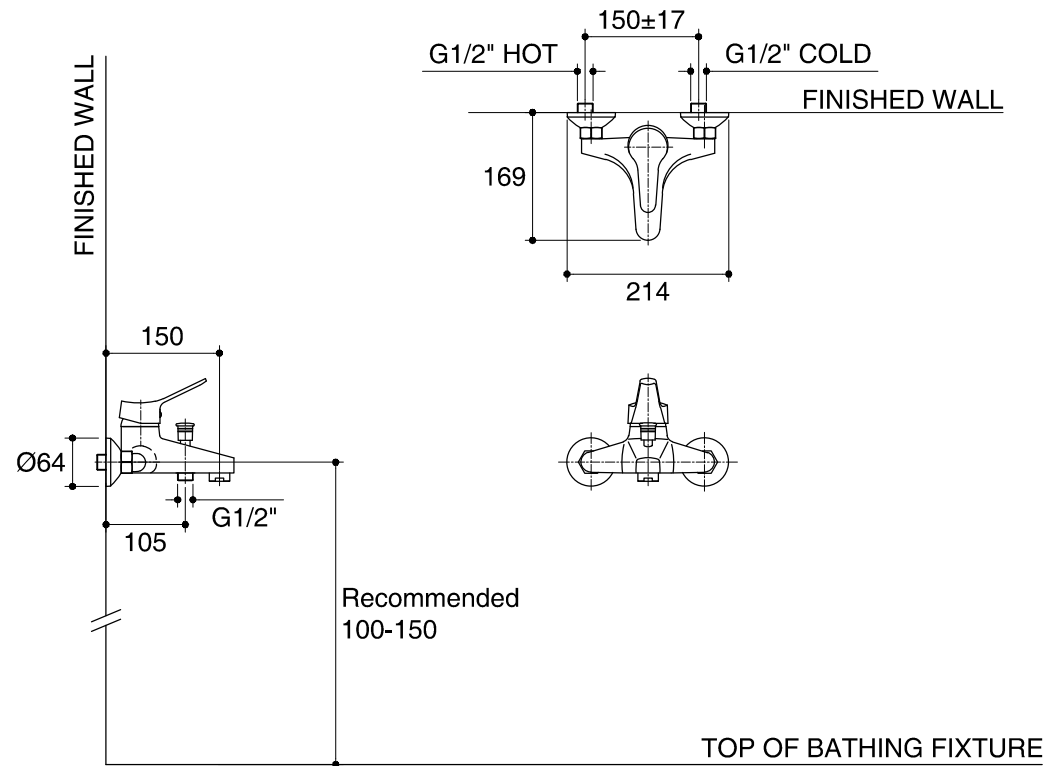

Dimensions are approximate.
Unit: mm

SKU	K-15742X-4-CP
Name	MIRAGE
Description	EXPOSED WALL-MOUNT BATH SHOWER MIXER
ENGLEFIELD	

*The recommended dimension for installation can be adjusted according to user preferences and layout.