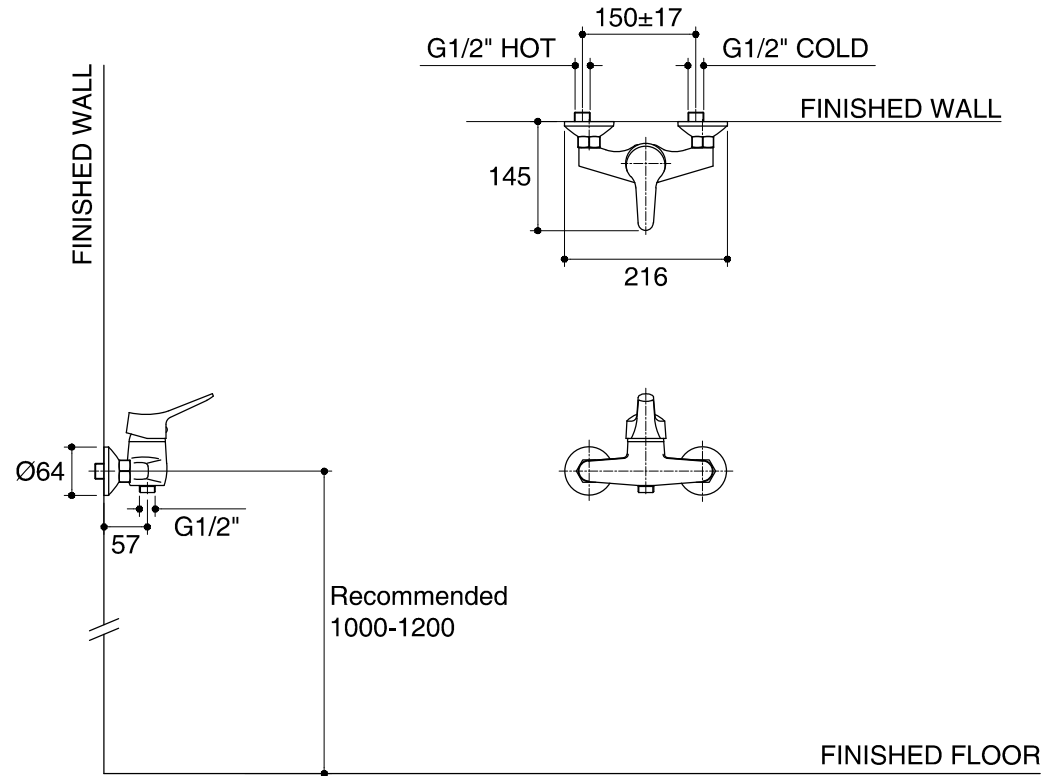

Dimensions are approximate.  
Unit: mm

<b>SKU</b>	<b>K-15743X-4-CP</b>
<b>Name</b>	<b>MIRAGE</b>
<b>Description</b>	<b>EXPOSED WALL-MOUNT SHOWER MIXER</b>

**ENGLEFIELD**

\*The recommended dimension for installation can be adjusted according to user preferences and layout.