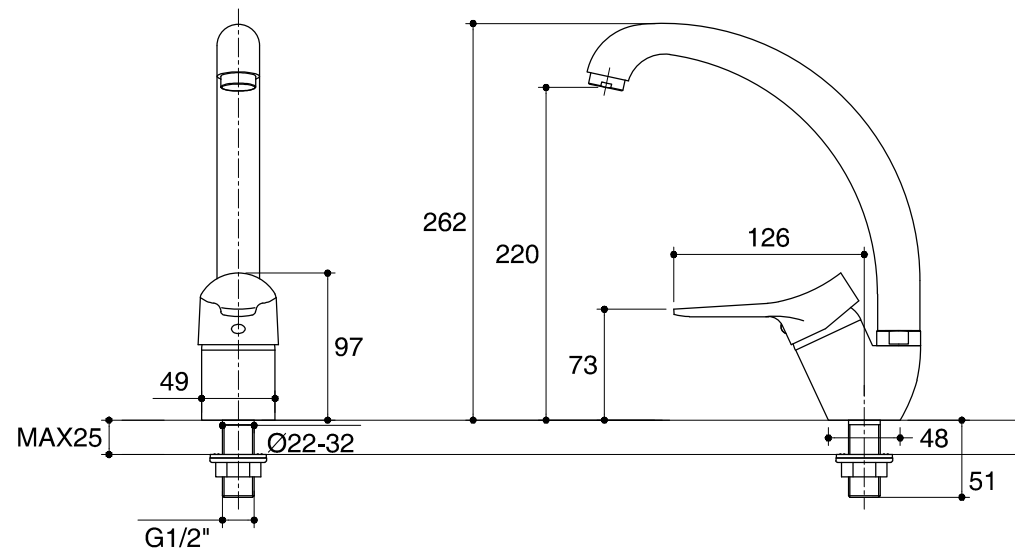

Dimensions are approximate.

Unit: mm

SKU	K-15746X-4-CP
Name	MIRAGE
Description	KITCHEN FAUCET
ENGLEFIELD	

*The recommended dimension for installation can be adjusted according to user preferences and layout.