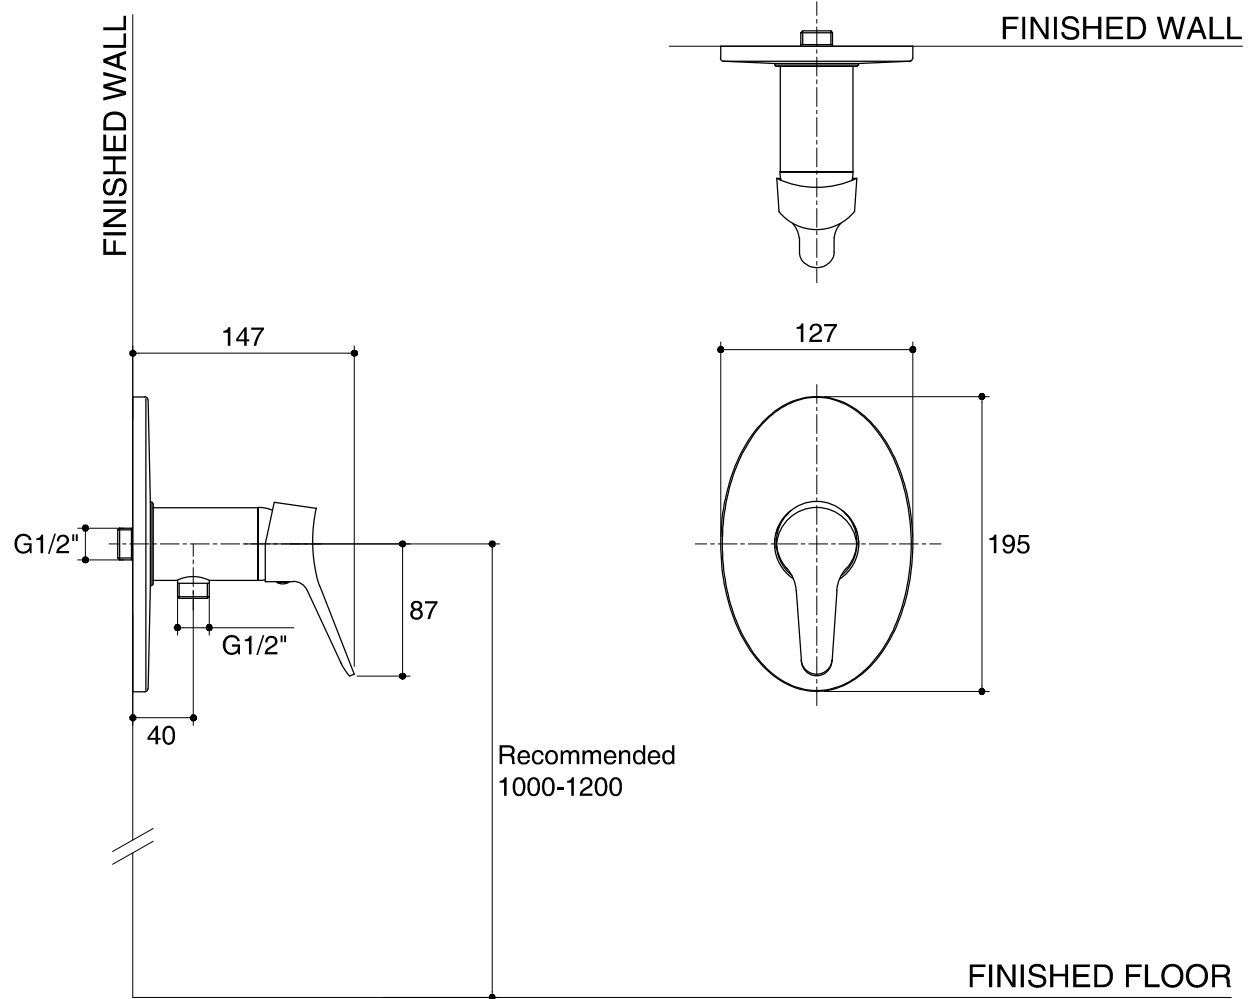

Dimensions are approximate.

Unit: mm

SKU	K-15747X-4-CP
Name	MIRAGE
Description	WALL-MOUNT SHOWER VALVE COLD WATER ONLY

ENGLEFIELD

*The recommended dimension for installation can be adjusted according to user preferences and layout.