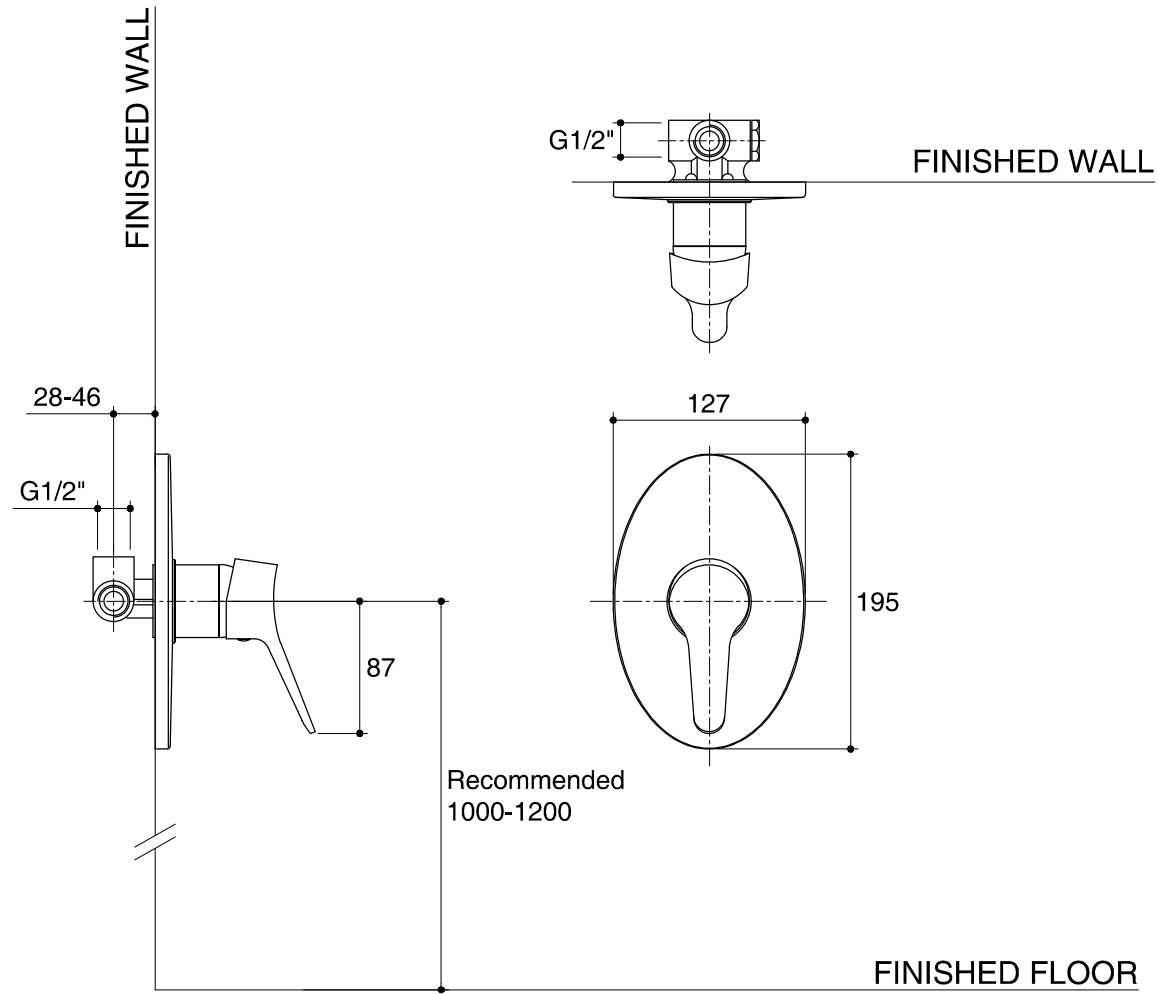

Dimensions are approximate.

Unit: mm

SKU	K-15796X-4-CP
Name	MIRAGE
Description	RECESSED SHOWER COLD ONLY
ENGLEFIELD	

*The recommended dimension for installation can be adjusted according to user preferences and layout.