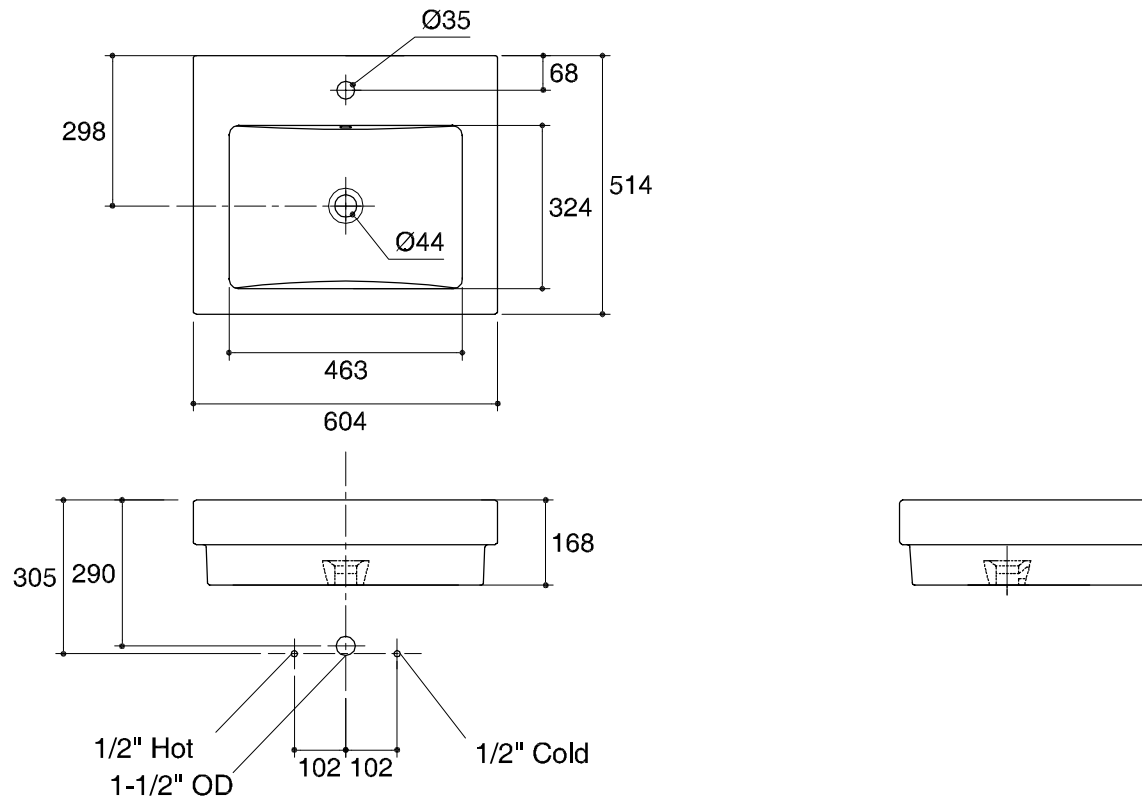

Dimensions are approximate.

Unit: mm.

SKU	K-17557X-1-WK
Name	MIRAGE
Description	VESSEL

KARAT

* The recommended dimension for installation can be adjusted according to user preferences and layout.