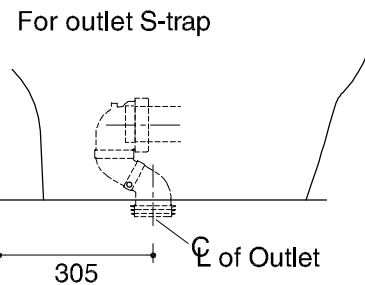

Dimensions are approximate.
Unit: mm.

Front Of Bowl

SKU	K-72479X-SP-WK
Name	MOON STONE
Description	1PC TOILET

KARAT

* The recommended dimension for installation can be adjusted according to user preferences and layout.