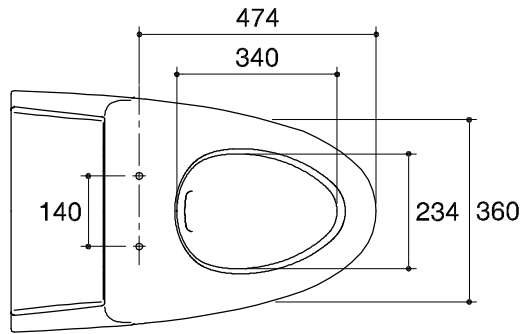

Dimensions are approximate.
Unit: mm.

Front Of Bowl

SKU	K-72479X-SP-WK
Name	MOON STONE
Description	1PC TOILET

KARAT

* The recommended dimension for installation can be adjusted according to user preferences and layout.