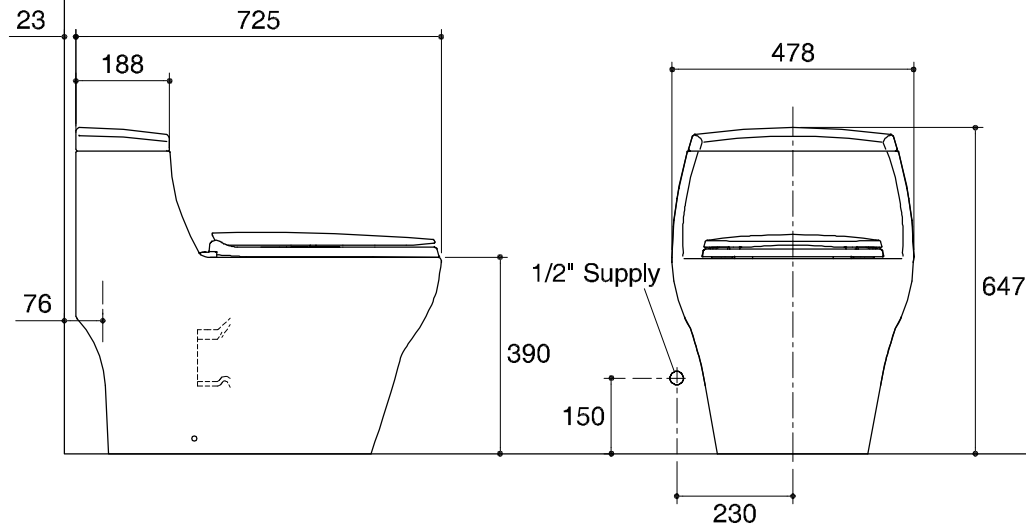

Dimensions are approximate.
Unit: mm.

Front Of Bowl

SKU	K-72479X-SP-WK
Name	MOON STONE
Description	1PC TOILET

KARAT

* The recommended dimension for installation can be adjusted according to user preferences and layout.