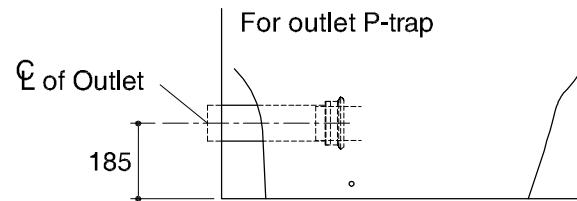

Dimensions are approximate.
Unit: mm.

Front Of Bowl

SKU	K-72479X-SP-WK
Name	MOON STONE
Description	1PC TOILET

KARAT

* The recommended dimension for installation can be adjusted according to user preferences and layout.