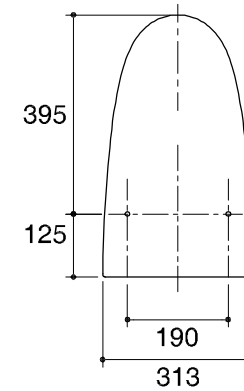

Dimensions are approximate.
Unit: mm.

Front Of Bowl

SKU	K-72479X-SP-WK
Name	MOON STONE
Description	1PC TOILET

KARAT

* The recommended dimension for installation can be adjusted according to user preferences and layout.