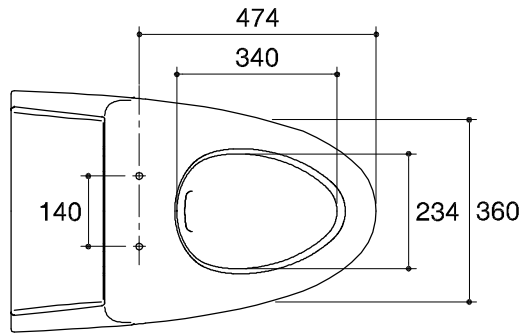

Dimensions are approximate.  
Unit: mm.

Front Of Bowl

SKU	K-72479X-S-WK
Name	MOON STONE
Description	1PC TOILET

**KARAT**

\* The recommended dimension for installation can be adjusted according to user preferences and layout.