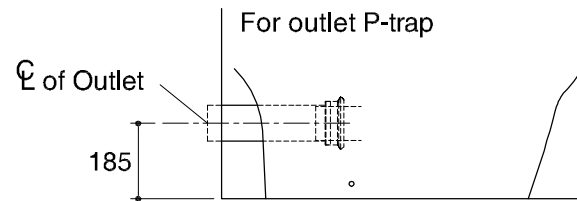

Dimensions are approximate.  
Unit: mm.

Front Of Bowl

SKU	K-72479X-S-WK
Name	MOON STONE
Description	1PC TOILET

**KARAT**

\* The recommended dimension for installation can be adjusted according to user preferences and layout.