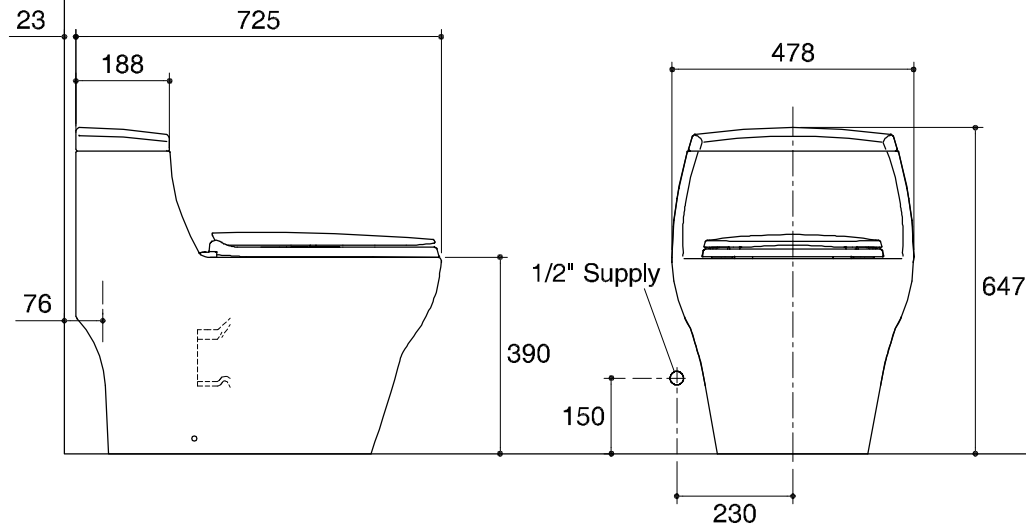

Dimensions are approximate.  
Unit: mm.

Front Of Bowl

SKU	K-72479X-S-WK
Name	MOON STONE
Description	1PC TOILET

**KARAT**

\* The recommended dimension for installation can be adjusted according to user preferences and layout.