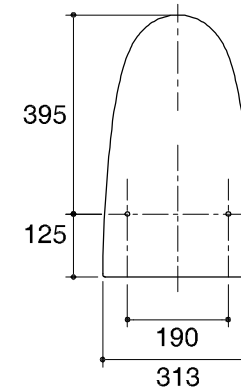

Dimensions are approximate.  
Unit: mm.

Front Of Bowl

SKU	K-72479X-S-WK
Name	MOON STONE
Description	1PC TOILET

**KARAT**

\* The recommended dimension for installation can be adjusted according to user preferences and layout.