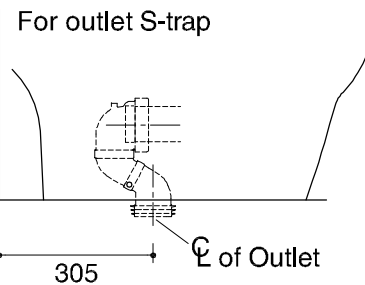

Dimensions are approximate.  
Unit: mm.

Front Of Bowl

SKU	K-72479X-S-WK
Name	MOON STONE
Description	1PC TOILET

**KARAT**

\* The recommended dimension for installation can be adjusted according to user preferences and layout.