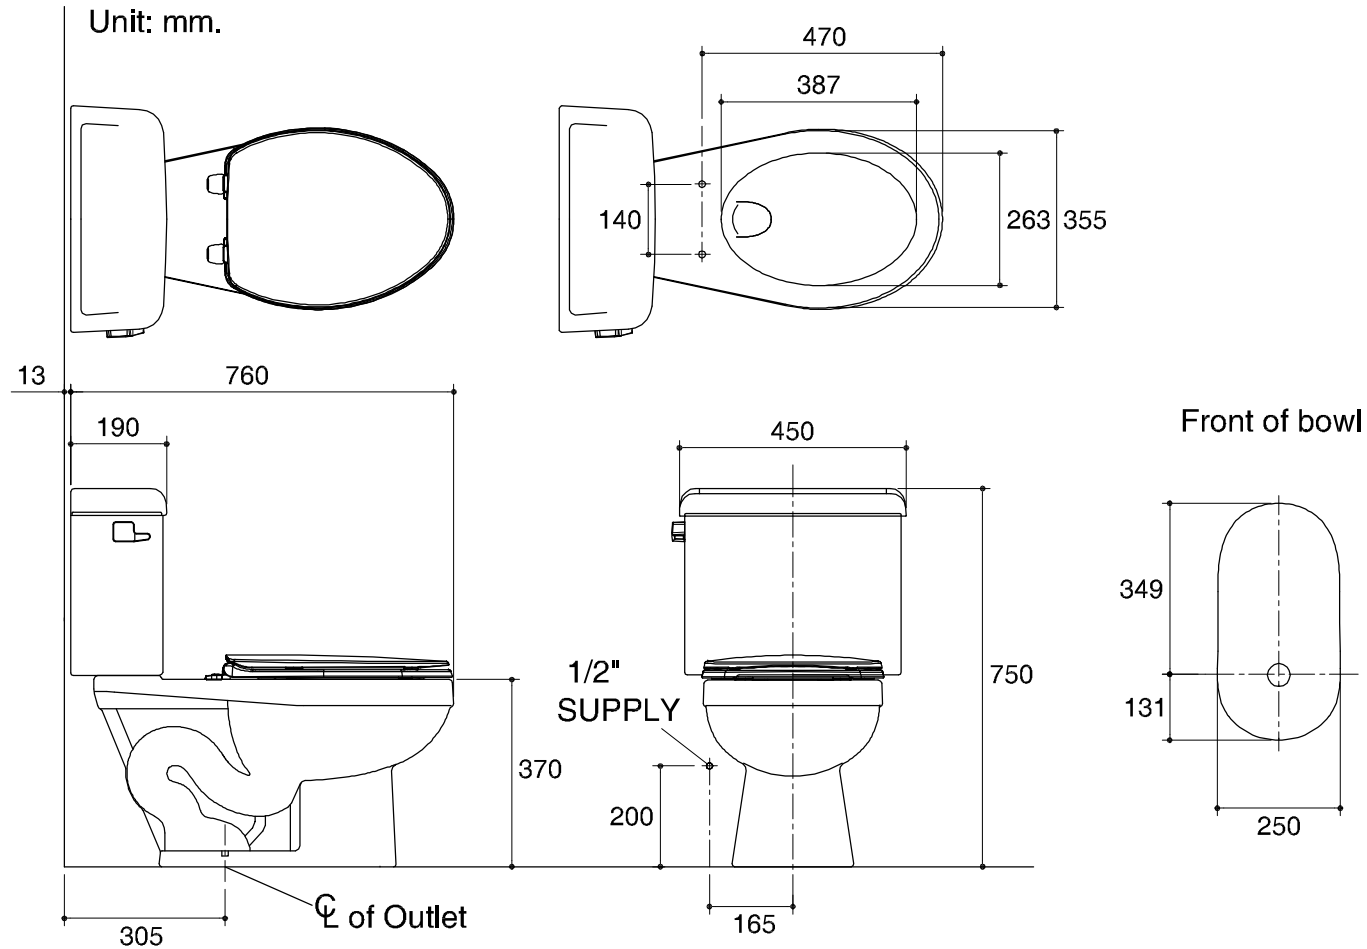

Dimensions are approximate.

Unit: mm.

SKU	K-2960X-WK
Name	NEPTUNE
Description	2PC TOILET

KARAT

* The recommended dimension for installation can be adjusted according to user preferences and layout.