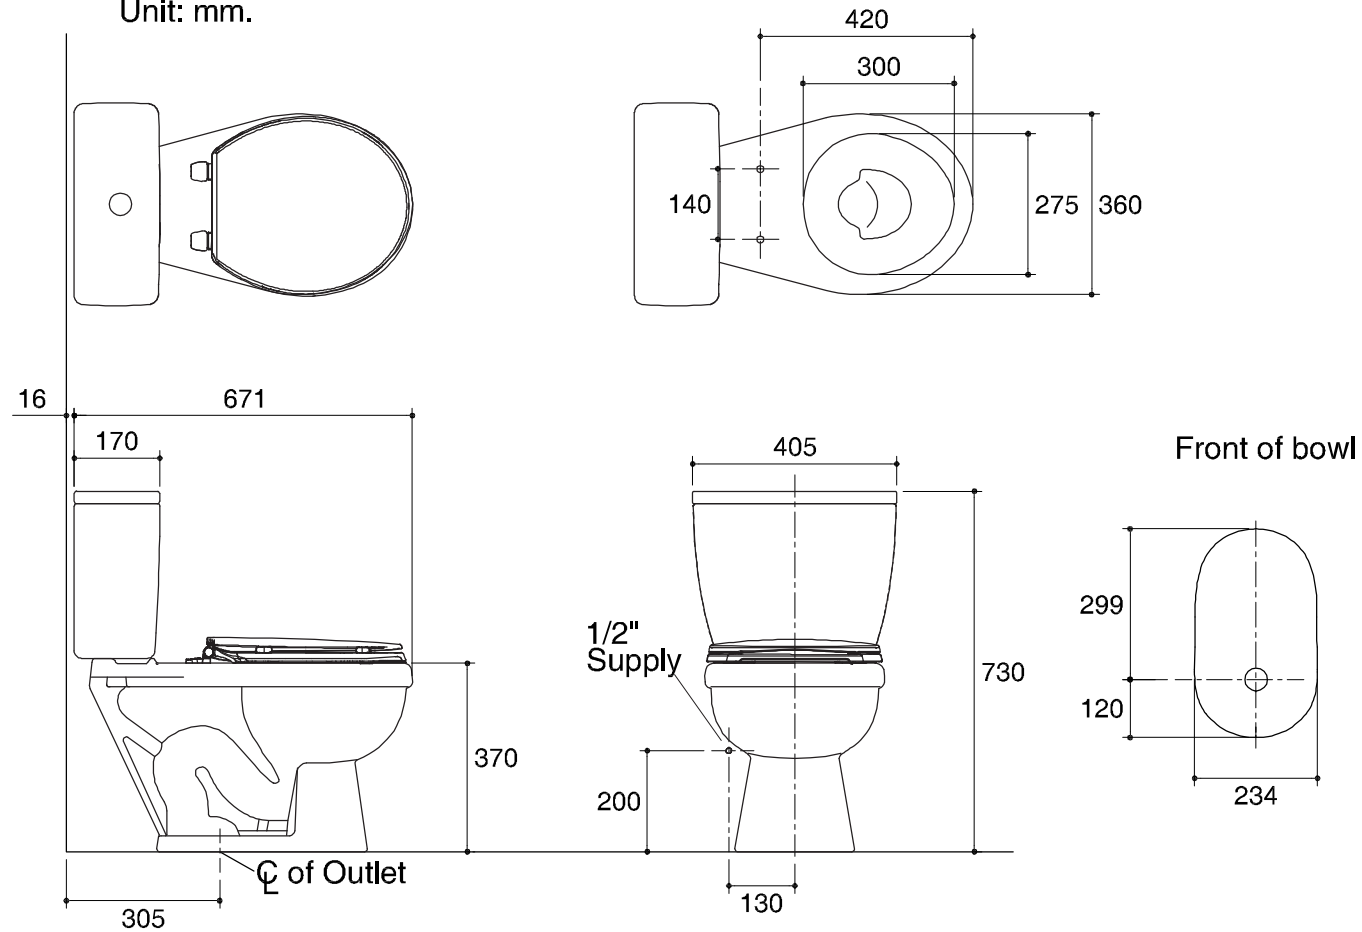

Dimensions are approximate.

Unit: mm.

SKU	K-99055X-WK
Name	NEW SIPHON SAVE
Description	2PC TOILET

**KARAT**

\* The recommended dimension for installation can be adjusted according to user preferences and layout.