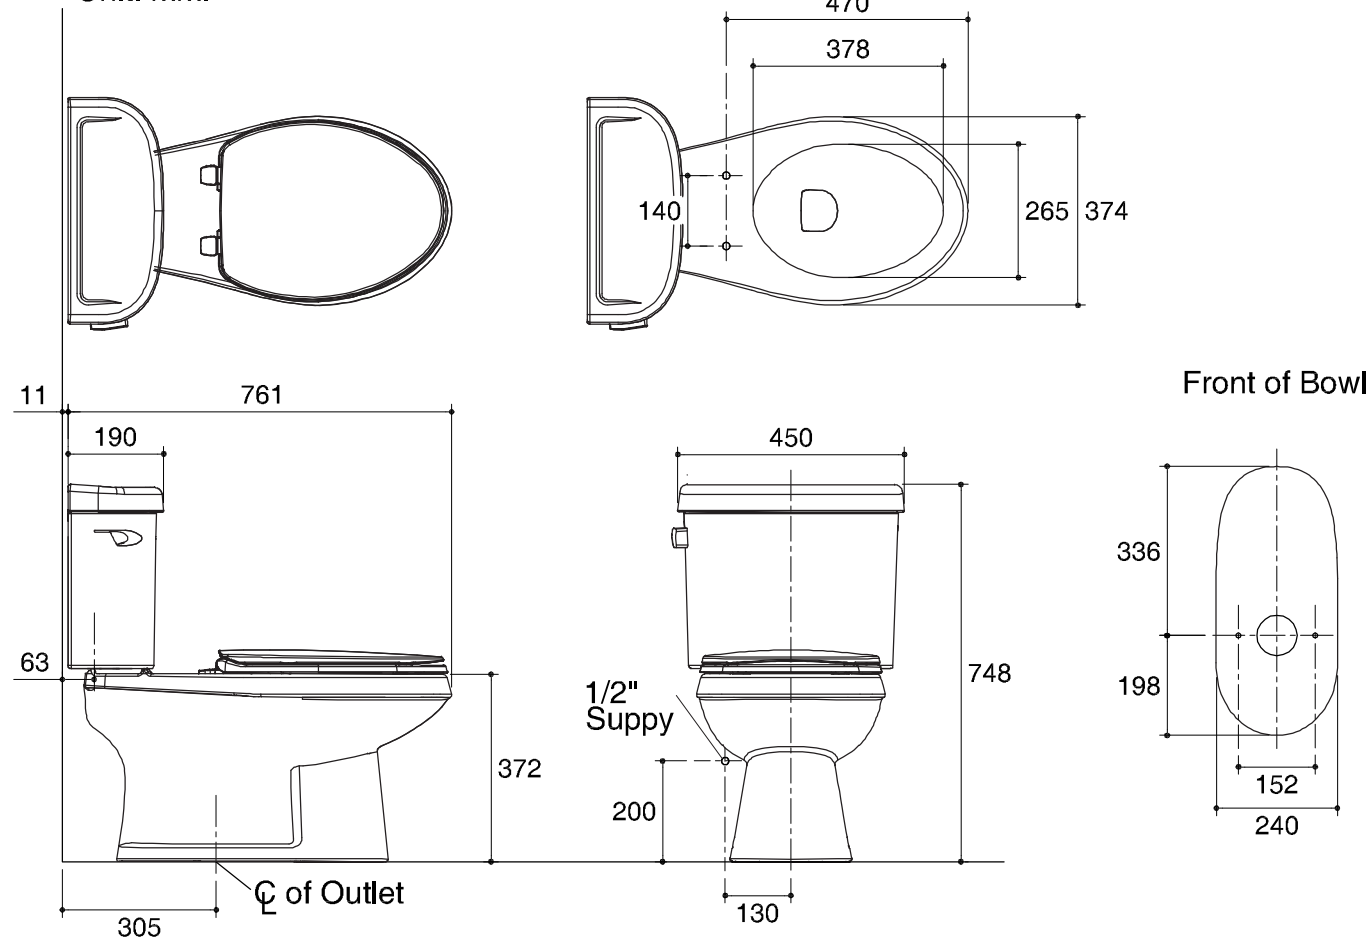

Dimensions are approximate.

Unit: mm.

Front of Bowl

SKU	K-98118X-S-WK
Name	NIGHTINGALE
Description	2PC TOILET

KARAT

* The recommended dimension for installation can be adjusted according to user preferences and layout.