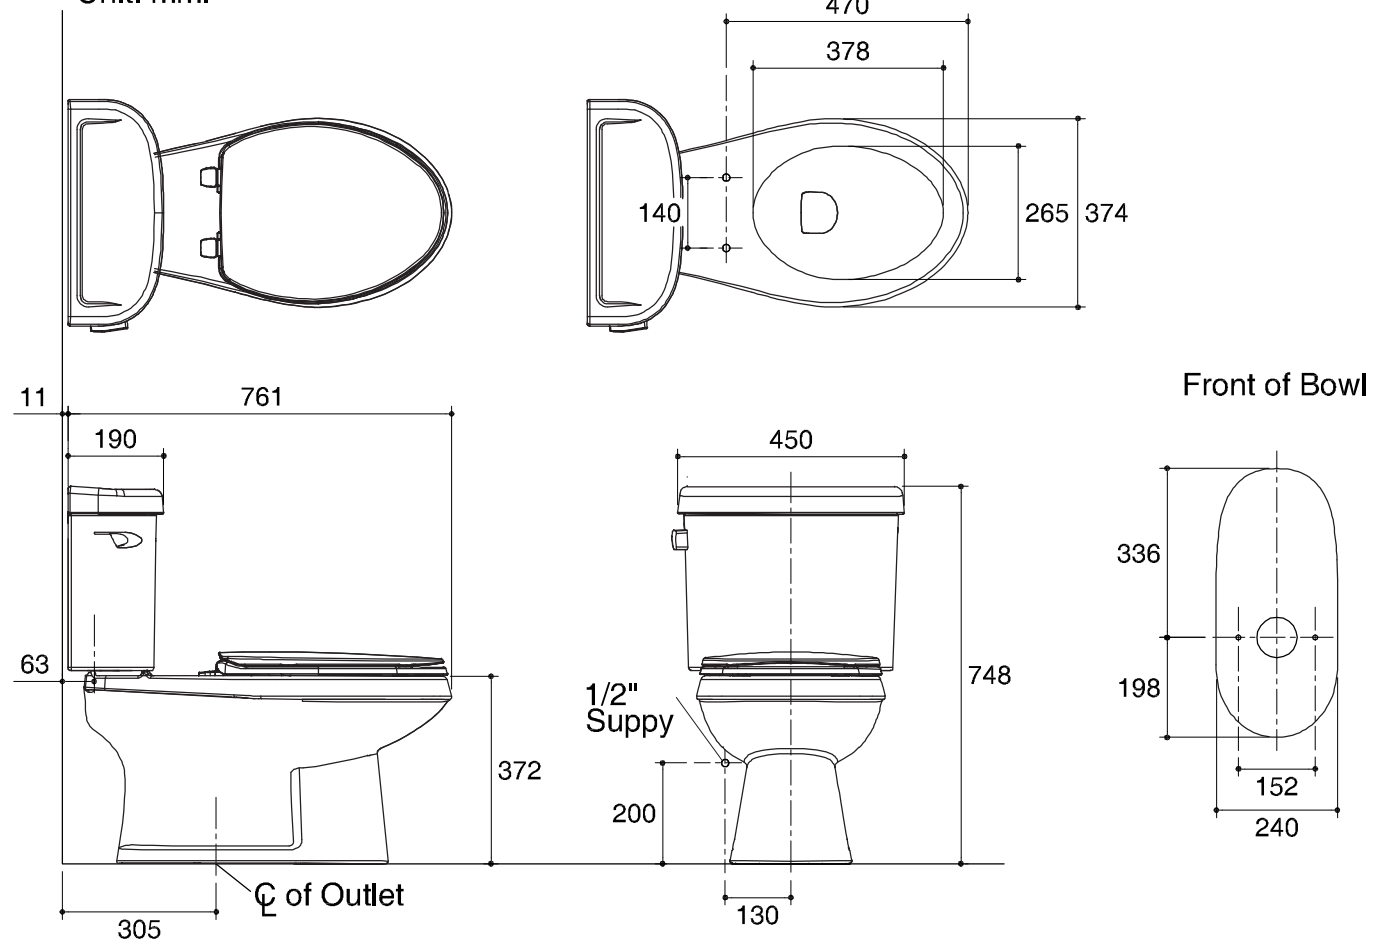

Dimensions are approximate.

Unit: mm.

SKU	K-98118X-WK
Name	NIGHTINGALE
Description	2PC TOILET

**KARAT**

\* The recommended dimension for installation can be adjusted according to user preferences and layout.