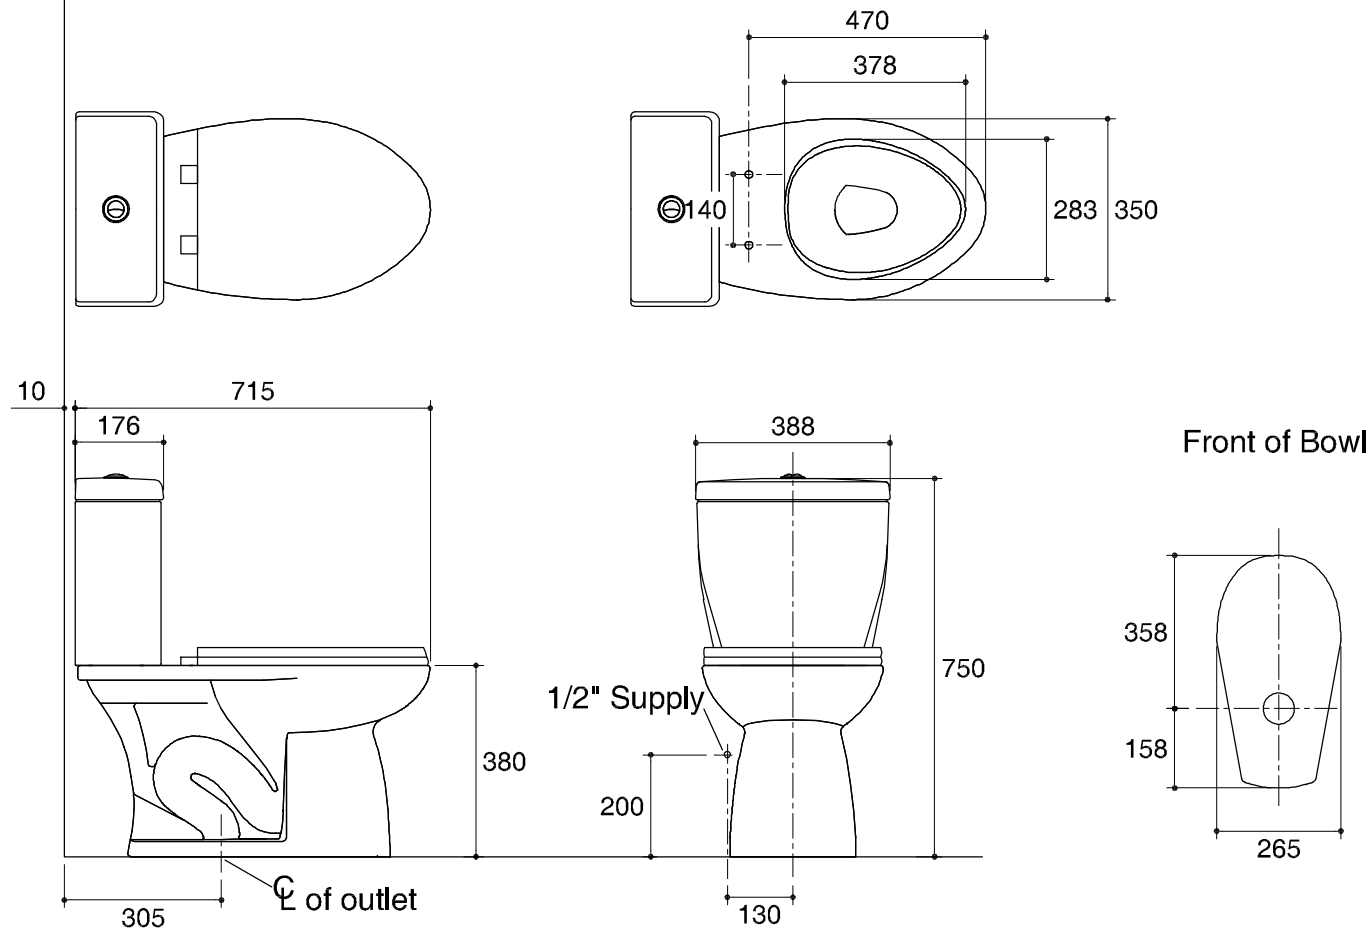

Dimensions are approximate.

Unit: mm.

SKU	K-45535X-WK
Name	OASIS
Description	2PC TOILET

KARAT

* The recommended dimension for installation can be adjusted according to user preferences and layout.