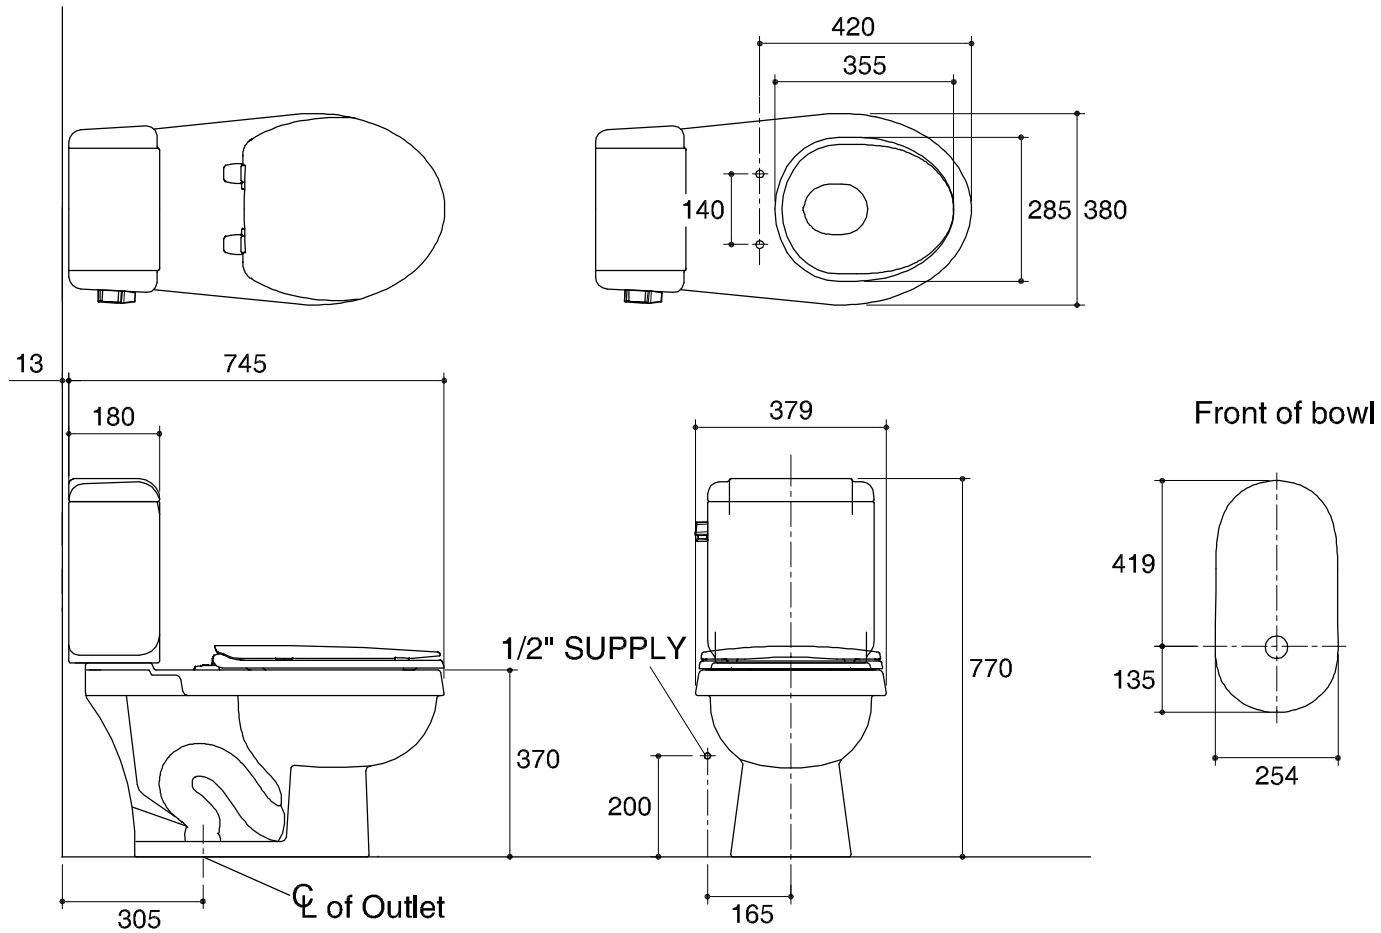

Dimensions are approximate.
Unit: mm.

SKU	K-18846X-WK
Name	OCEAN
Description	2PC TOILET

KARAT

* The recommended dimension for installation can be adjusted according to user preferences and layout.