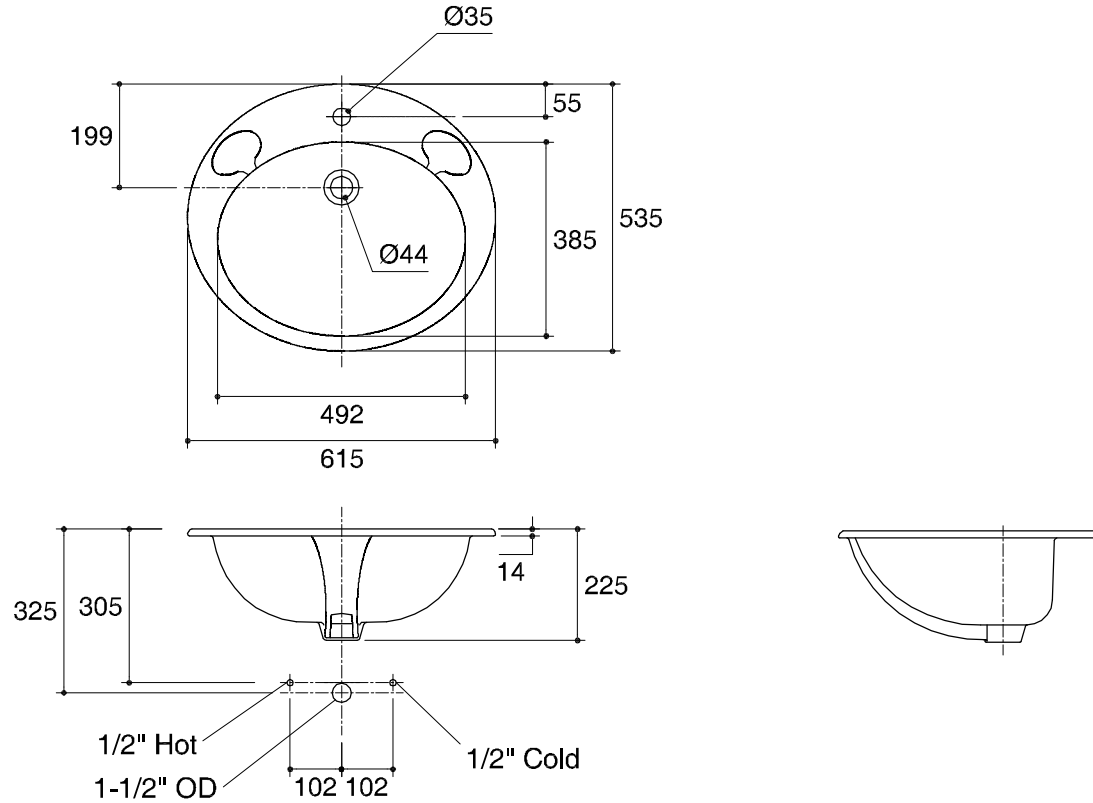

Dimensions are approximate.

Unit: mm.

SKU	K-18805X-1-WK
Name	OPAL
Description	SELF RIMMING LAVATORY

KARAT

* The recommended dimension for installation can be adjusted according to user preferences and layout.