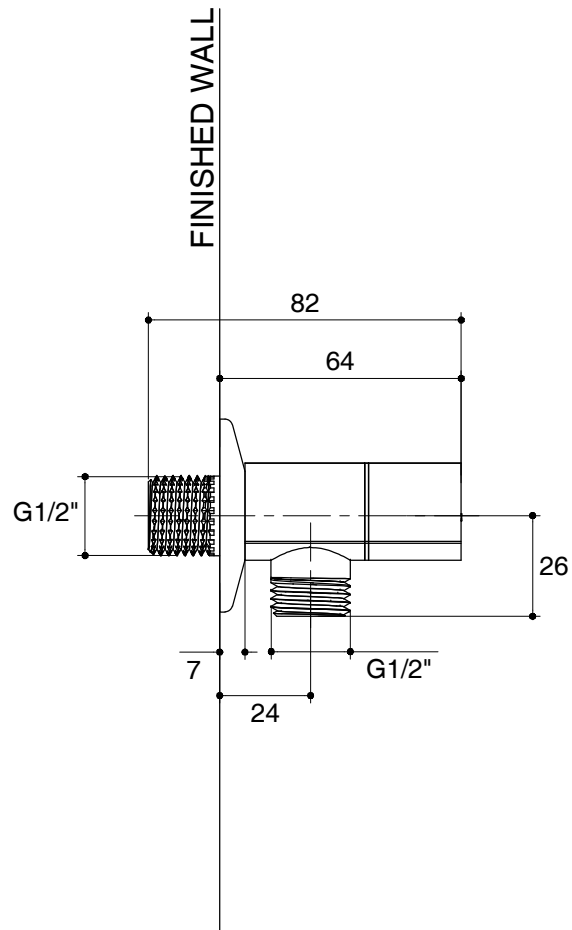

Dimensions are approximate.

Unit: mm

SKU	K-45530X-CP
Name	ORA
Description	STOP VALVE

ENGLEFIELD

*The recommended dimension for installation can be adjusted according to user preferences and layout.