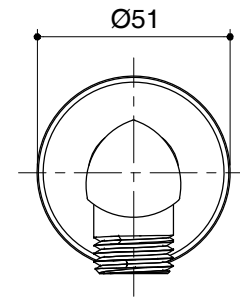

Dimensions are approximate.

Unit: mm

SKU	K-45530X-CP
Name	ORA
Description	STOP VALVE

ENGLEFIELD

*The recommended dimension for installation can be adjusted according to user preferences and layout.