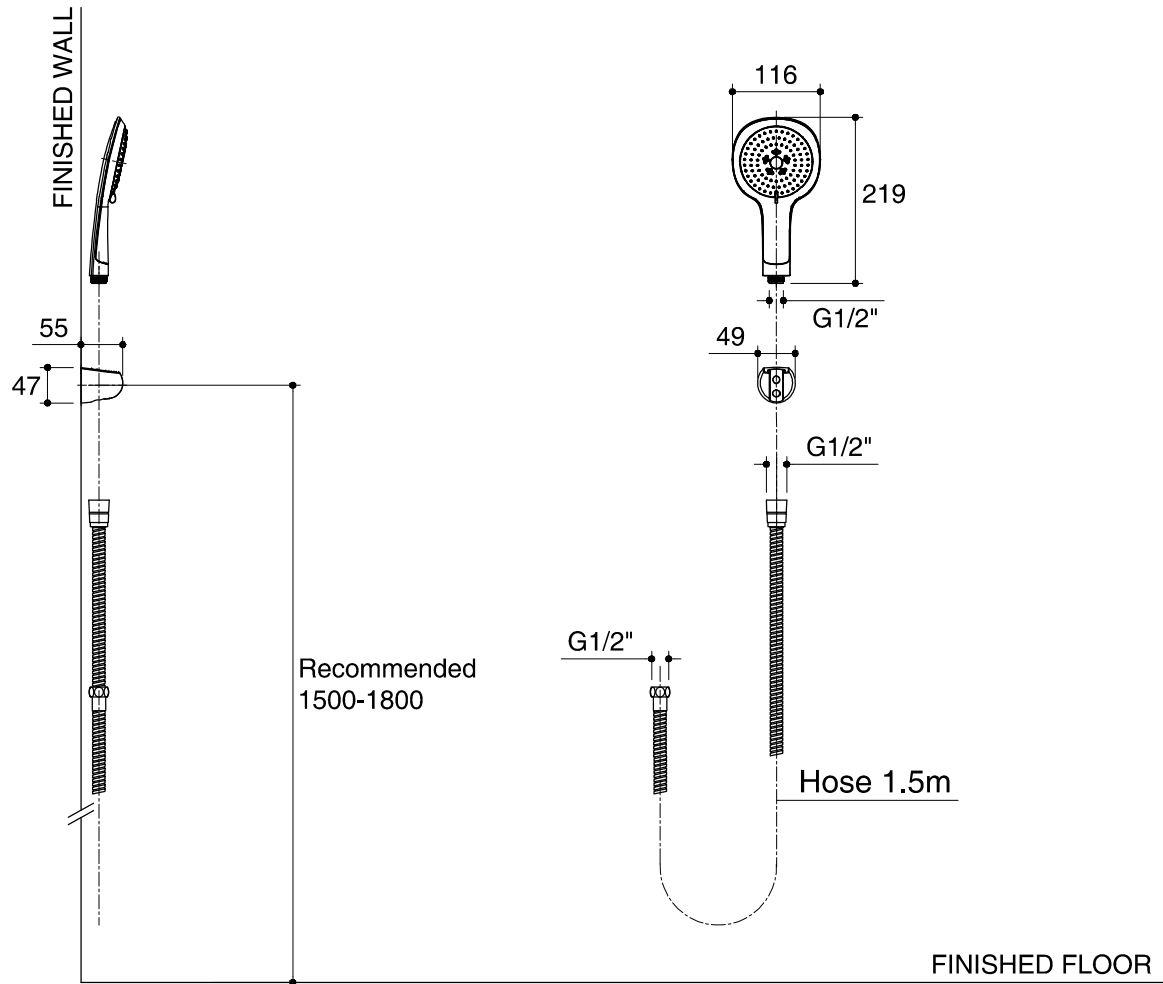

Dimensions are approximate.  
Unit: mm

<b>SKU</b>	<b>K-98949X-CP</b>
<b>Name</b>	<b>ORBIS</b>
<b>Description</b>	<b>HANDSHOWER SET</b>

**ENGLEFIELD**

\*The recommended dimension for installation can be adjusted according to user preferences and layout.