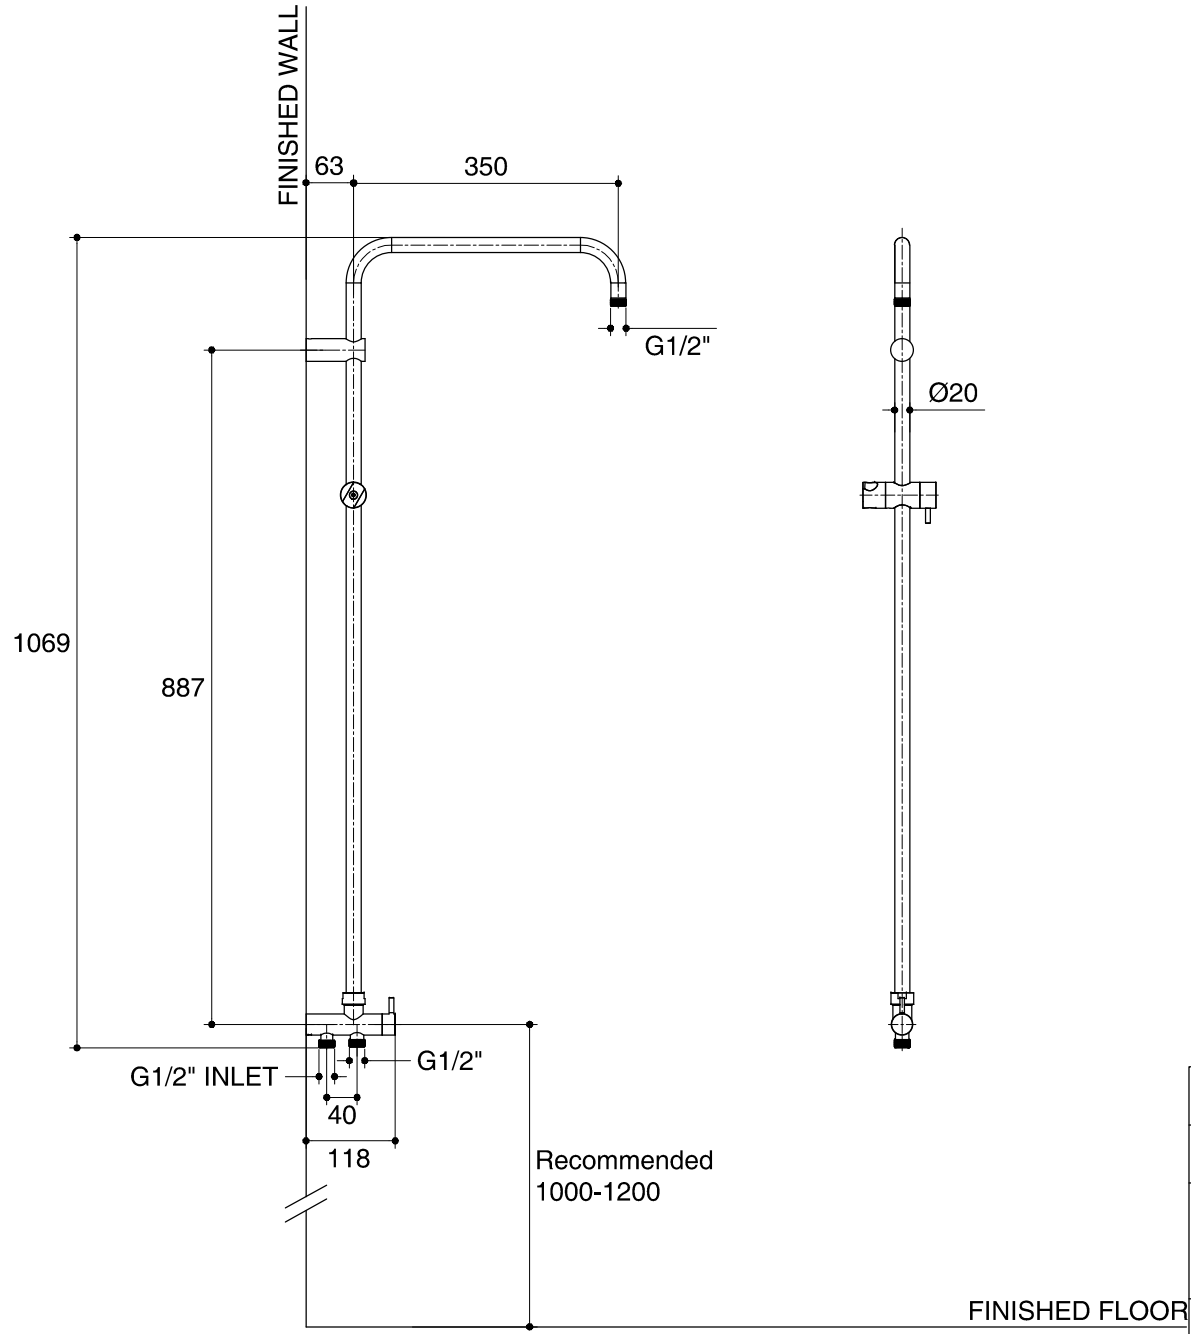

Dimensions are approximate.

Unit: mm

SKU	K-98950X-CP
Name	ORBIS
Description	STRAIGHT SHOWER TUBE WITH DIVERTER

ENGLEFIELD

*The recommended dimension for installation can be adjusted according to user preferences and layout.