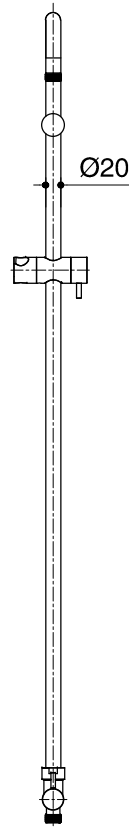

Dimensions are approximate.

Unit: mm

SKU	K-98950X-CP
Name	ORBIS
Description	STRAIGHT SHOWER TUBE WITH DIVERTER

ENGLEFIELD

*The recommended dimension for installation can be adjusted according to user preferences and layout.