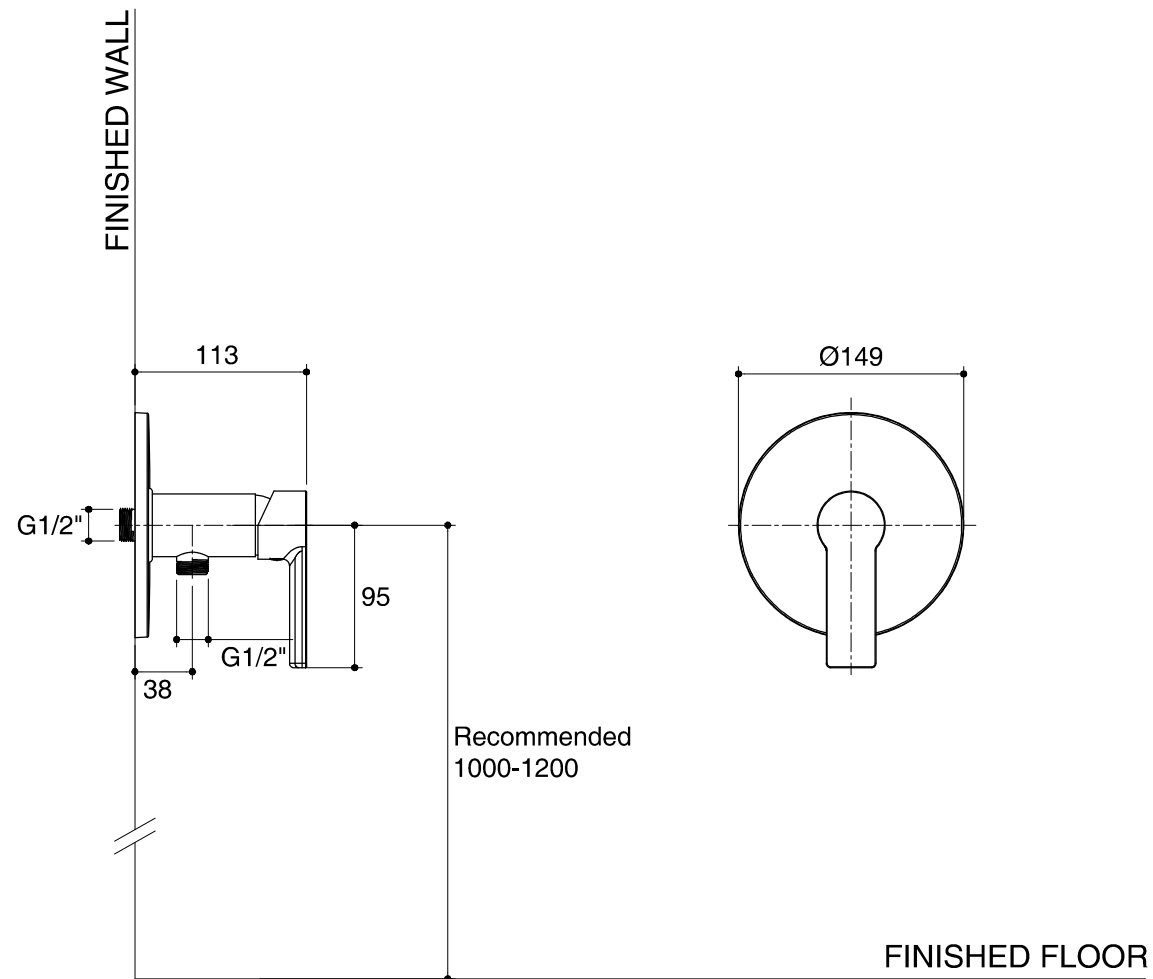

Dimensions are approximate.

Unit: mm

SKU	K-98078X-4-CP
Name	OVIA
Description	SINGLE LEVER EXPOSED SHOWER VALVE - COLD WATER

ENGLEFIELD

*The recommended dimension for installation can be adjusted according to user preferences and layout.