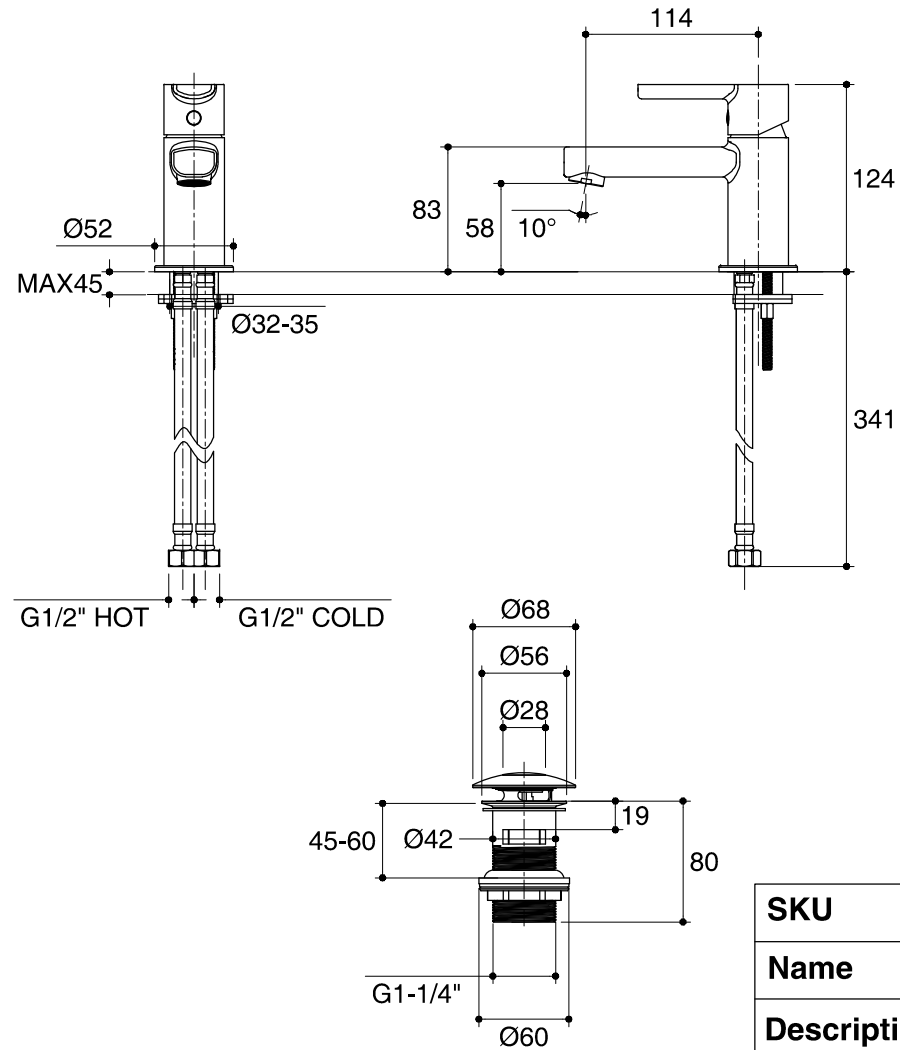

Dimensions are approximate.

Unit: mm

SKU	K-98079X-4-CP
Name	OVIA
Description	SINGLE LEVER LAVATORY FAUCET - MIXER

ENGLEFIELD

*The recommended dimension for installation can be adjusted according to user preferences and layout.