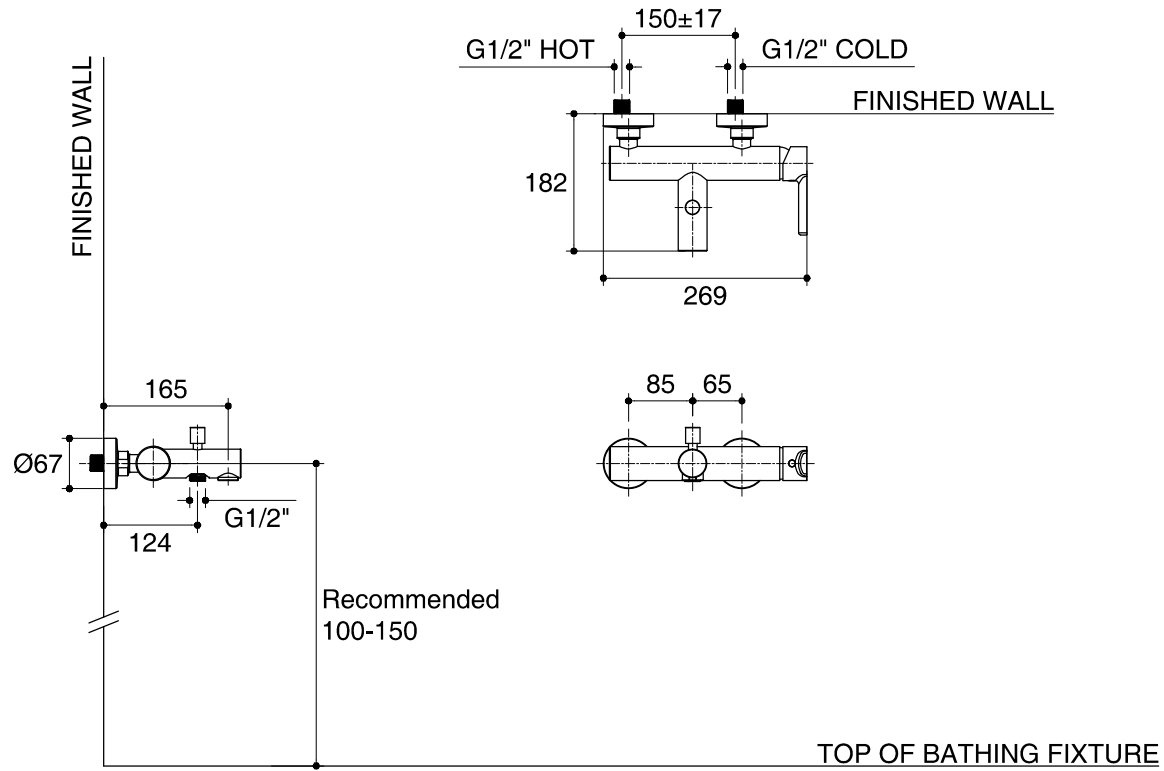

Dimensions are approximate.  
Unit: mm

<b>SKU</b>	<b>K-98080X-4-CP</b>
<b>Name</b>	<b>OVIA</b>
<b>Description</b>	<b>EXPOSED WALL-MOUNT BATH SHOWER MIXER</b>

**ENGLEFIELD**

\*The recommended dimension for installation can be adjusted according to user preferences and layout.