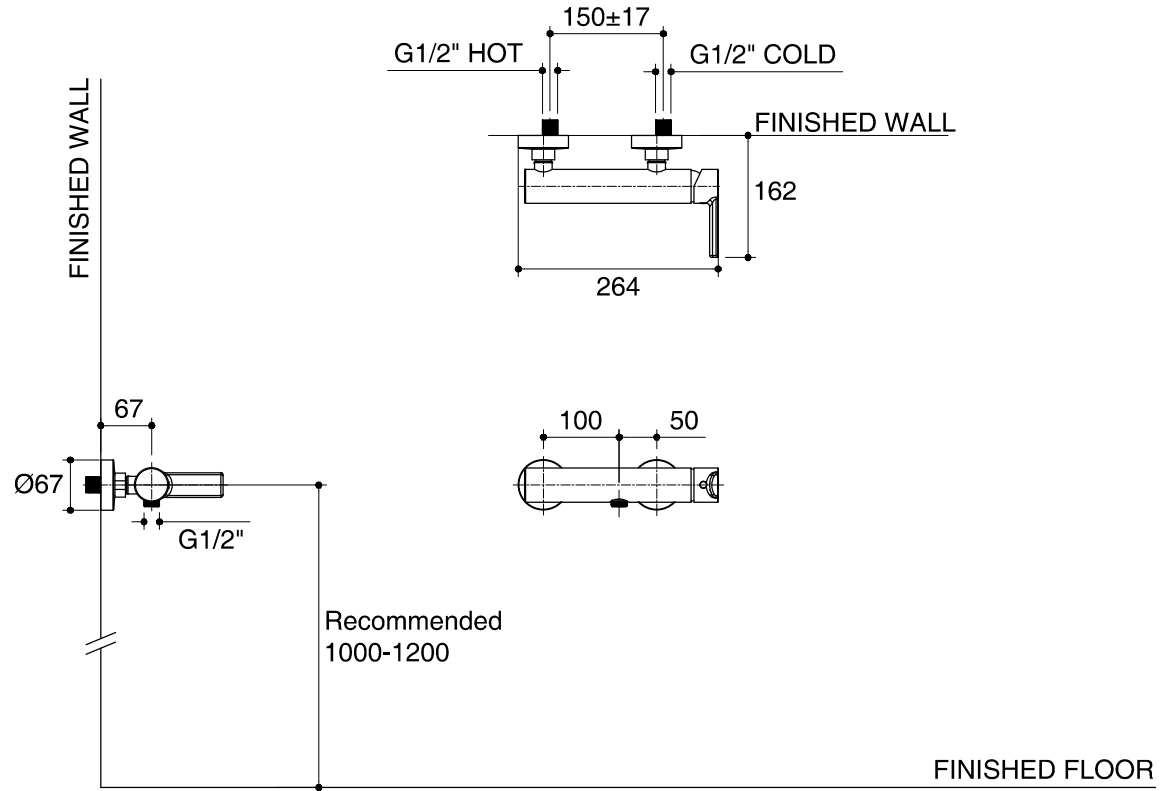

Dimensions are approximate.
Unit: mm

SKU	K-98081X-4-CP
Name	OVIA
Description	EXPOSED WALL-MOUNT SHOWER MIXER
ENGLEFIELD	

*The recommended dimension for installation can be adjusted according to user preferences and layout.