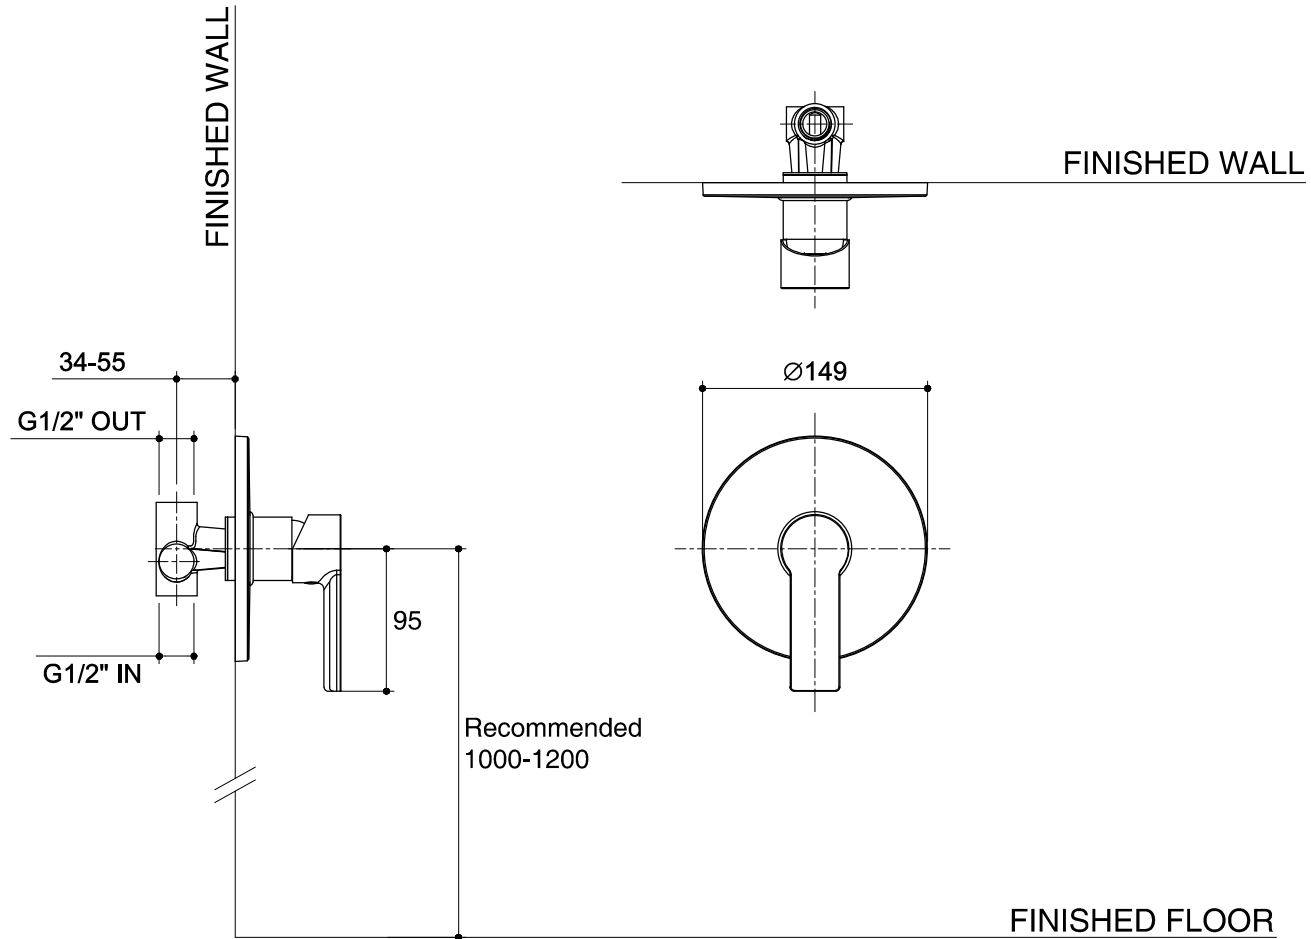

Dimensions are approximate.

Unit: mm

SKU	K-98083X-4-CP
Name	OVIA
Description	SINGLE LEVER RECESSED SHOWER VALVE - COLD WATER
ENGLEFIELD	

\*The recommended dimension for installation can be adjusted according to user preferences and layout.