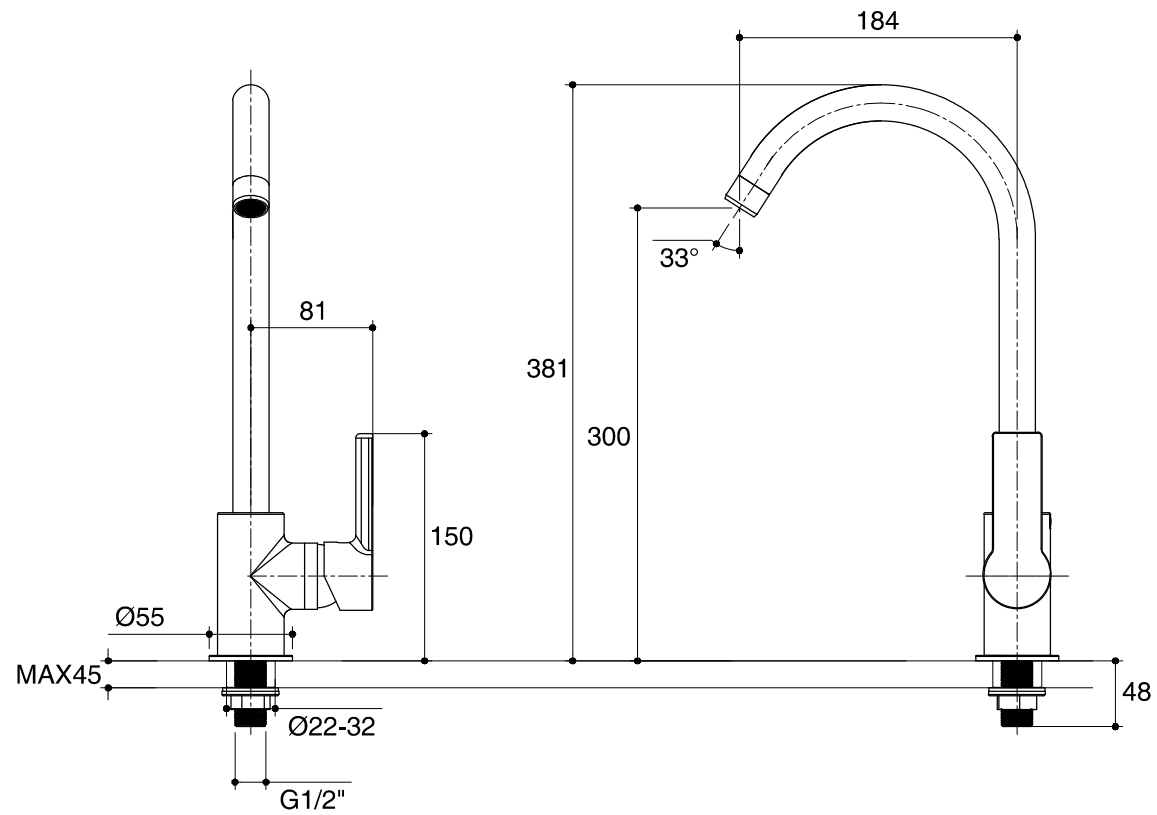

Dimensions are approximate.

Unit: mm

SKU	K-98085X-4-CP
Name	OVIA
Description	SINGLE LEVER KITCHEN FAUCET - COLD WATER
ENGLEFIELD	

*The recommended dimension for installation can be adjusted according to user preferences and layout.