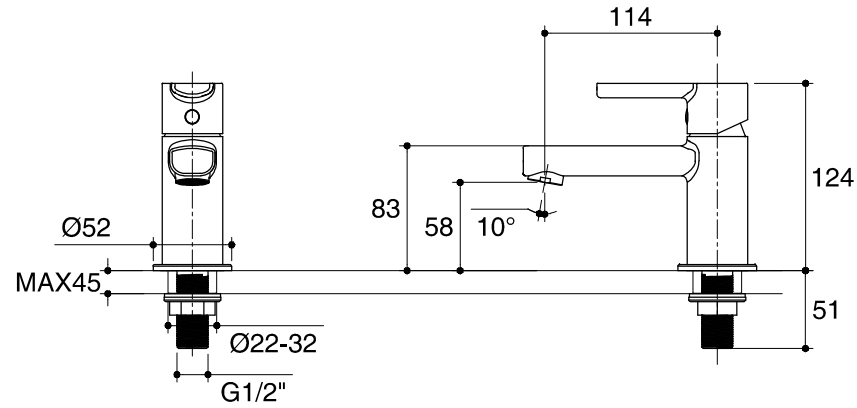

Dimensions are approximate.

Unit: mm

SKU	K-98096X-4-CP
Name	OVIA
Description	SINGLE LEVER LAVATORY FAUCET - COLD WATER

ENGLEFIELD

\*The recommended dimension for installation can be adjusted according to user preferences and layout.