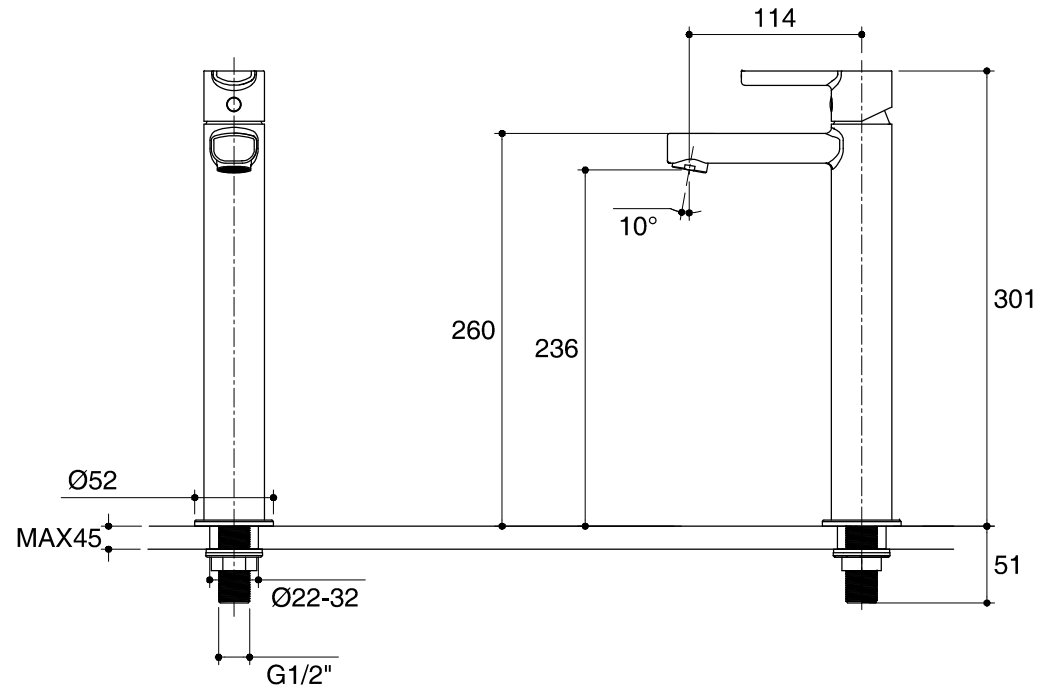

Dimensions are approximate.

Unit: mm

SKU	K-98097X-4-CP
Name	OVIA
Description	SINGLE LEVER LAVATORY FAUCET TALL - COLD WATER

*The recommended dimension for installation can be adjusted according to user preferences and layout.