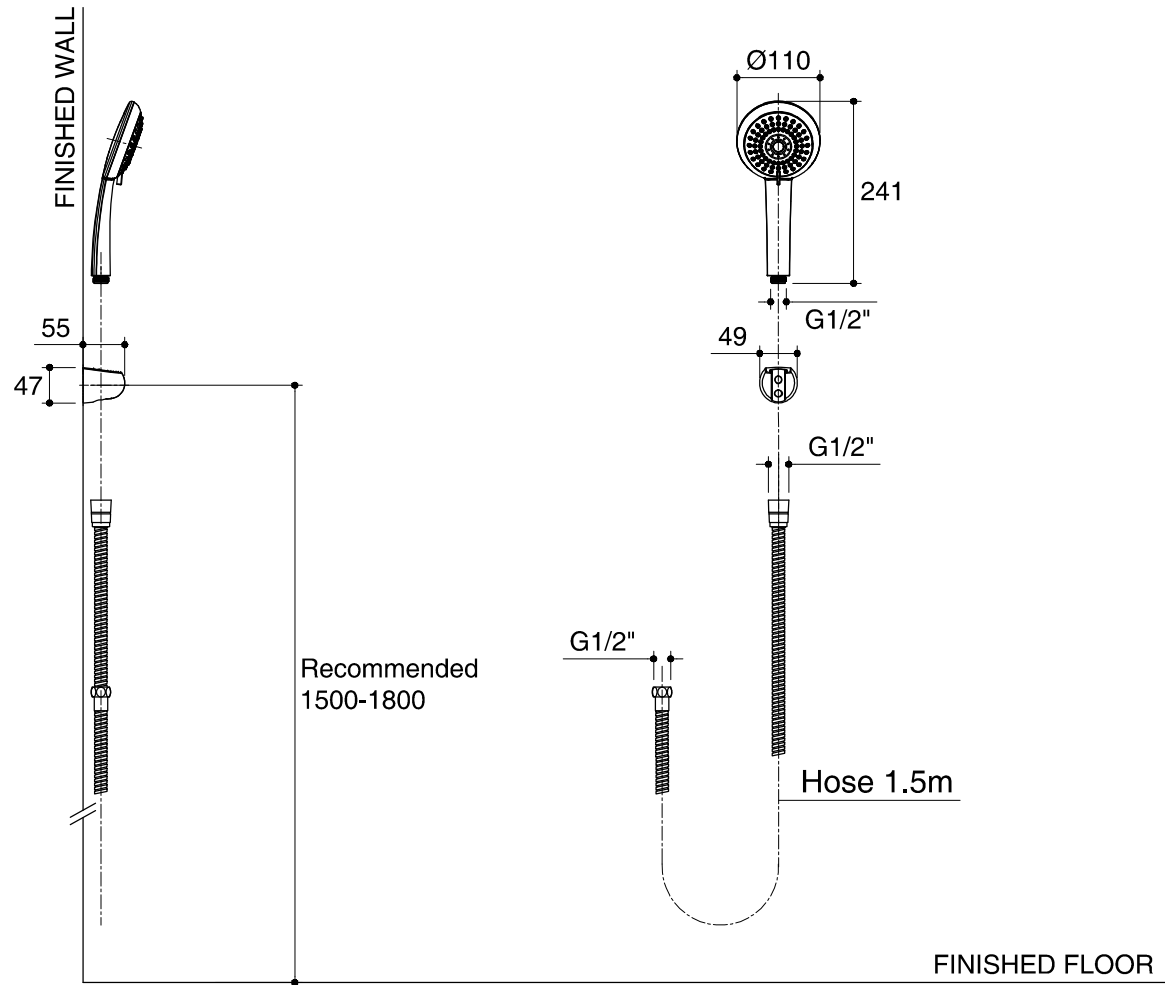

Dimensions are approximate.
Unit: mm

SKU	K-98947X-CP
Name	OVIA
Description	HANDSHOWER SET

ENGLEFIELD

*The recommended dimension for installation can be adjusted according to user preferences and layout.