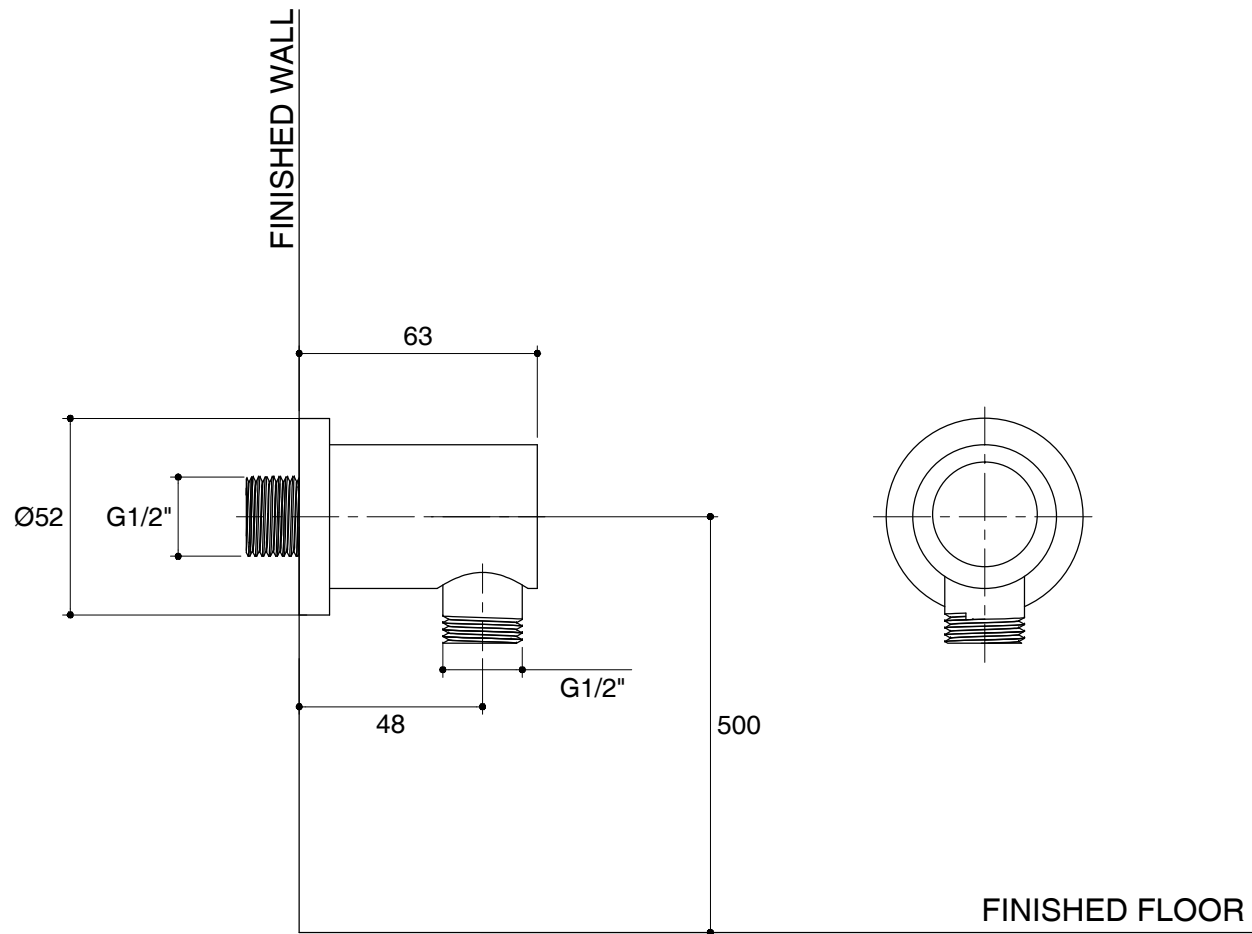

Dimensions are approximate.

Unit: mm

SKU	K-99088X-CP
Name	OVIA
Description	SUPPLY ELBOW

ENGLEFIELD

*The recommended dimension for installation can be adjusted according to user preferences and layout.