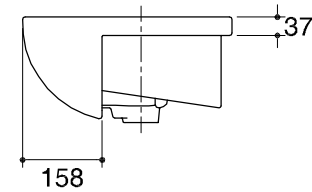

Dimensions are approximate.

Unit: mm.

SKU	K-17552X-1-WK
Name	OXFORD
Description	SEMI RECESS LAVATORY

KARAT

* The recommended dimension for installation can be adjusted according to user preferences and layout.