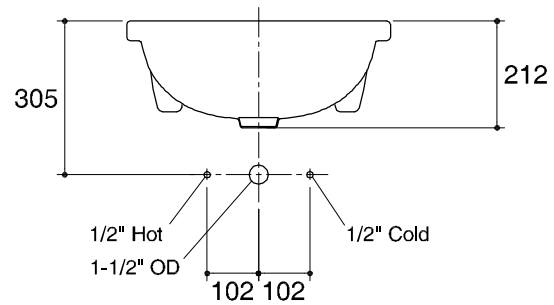

Dimensions are approximate.

Unit: mm.

SKU	K-17552X-1-WK
Name	OXFORD
Description	SEMI RECESS LAVATORY

KARAT

* The recommended dimension for installation can be adjusted according to user preferences and layout.