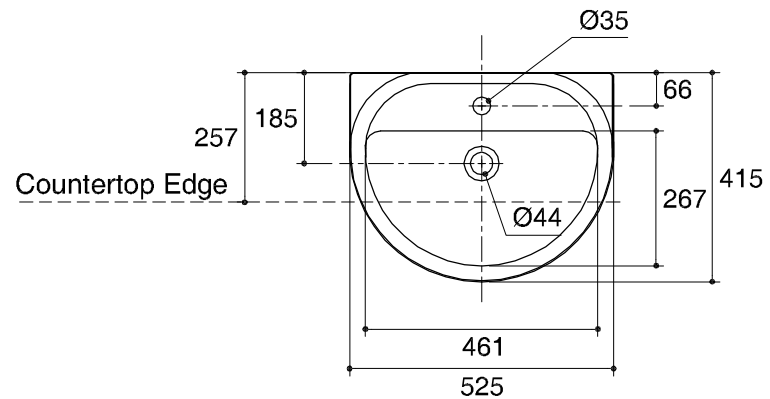

Dimensions are approximate.

Unit: mm.

SKU	K-17552X-1-WK
Name	OXFORD
Description	SEMI RECESS LAVATORY

KARAT

* The recommended dimension for installation can be adjusted according to user preferences and layout.