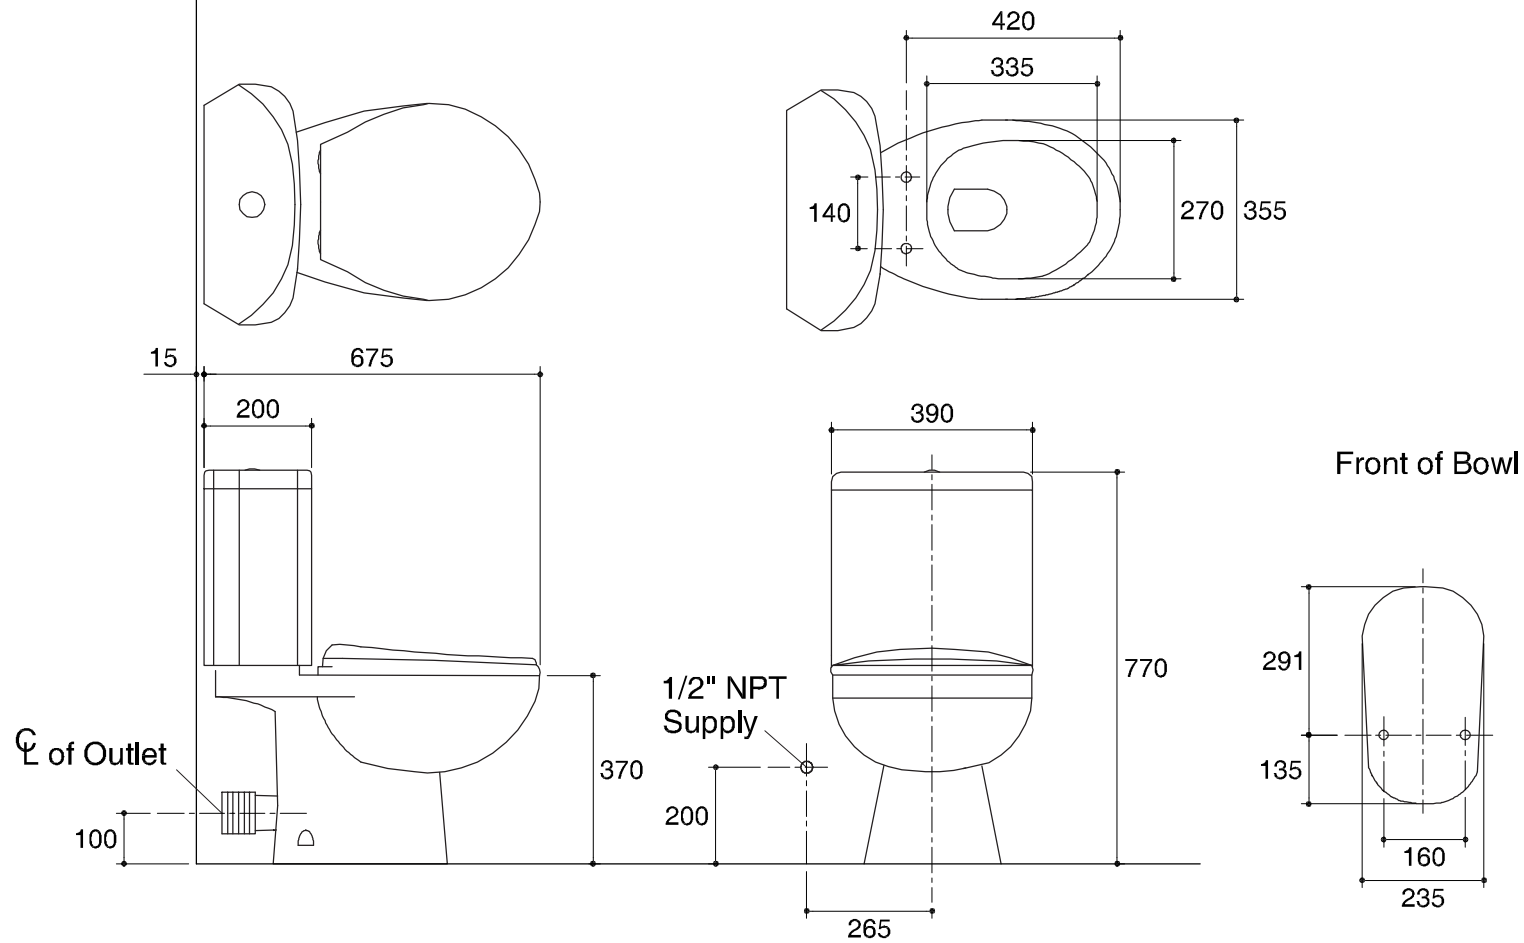

Dimensions are approximate.

Unit: mm.

SKU	K-45666X-WK
Name	OXFORD PLUS
Description	2PC TOILET

**KARAT**

\* The recommended dimension for installation can be adjusted according to user preferences and layout.