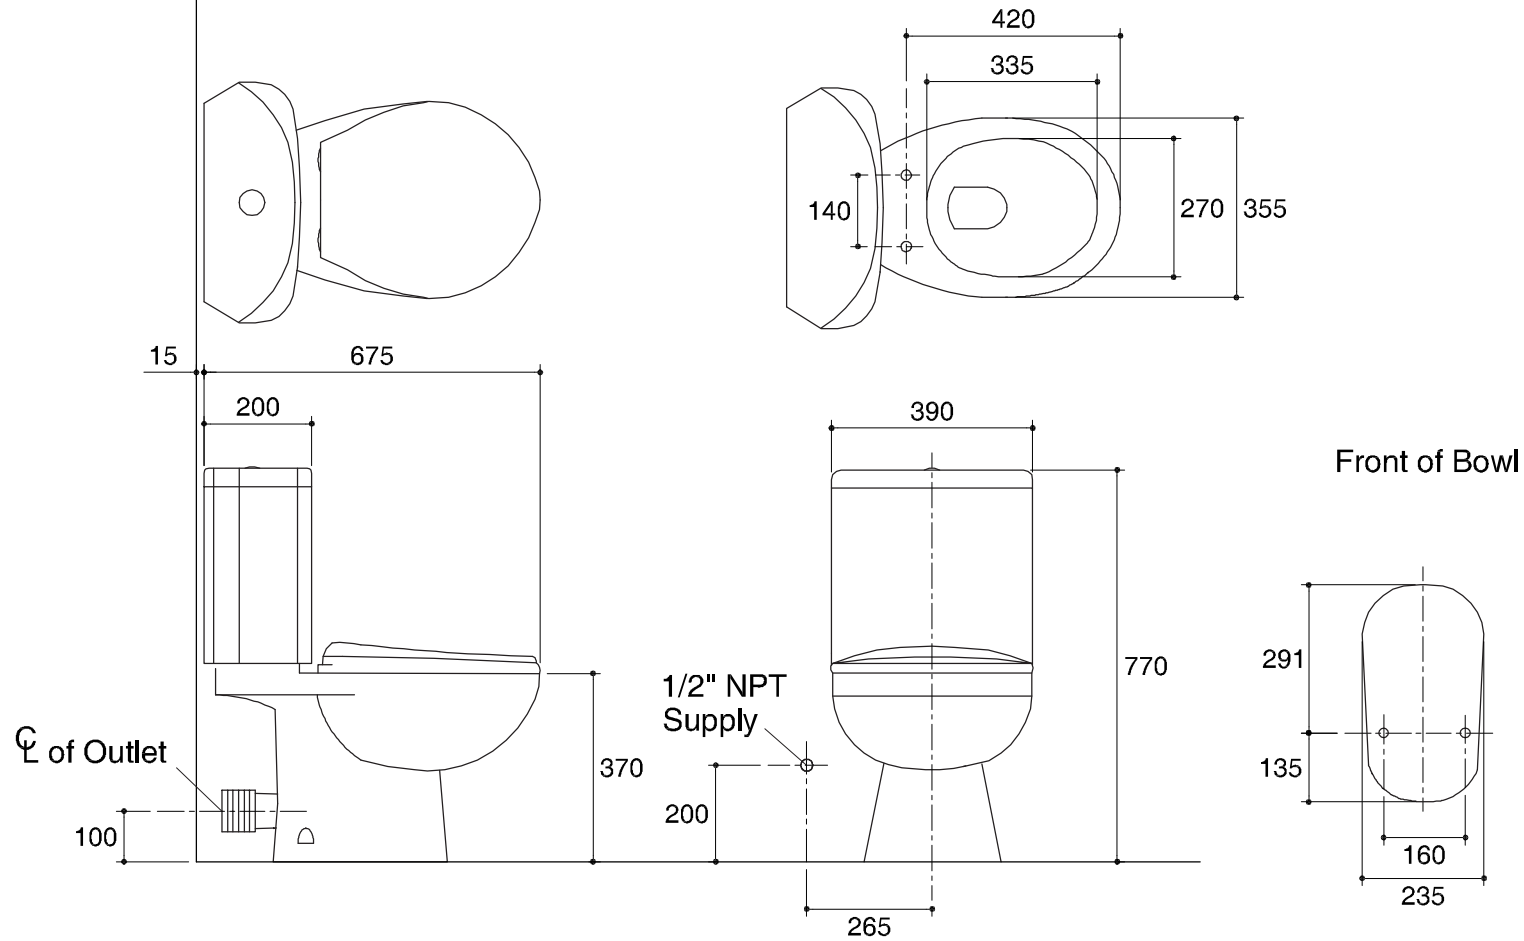

Dimensions are approximate.

Unit: mm.

SKU	K-45666X-S-WK
Name	OXFORD PLUS GC
Description	2PC TOILET

KARAT

* The recommended dimension for installation can be adjusted according to user preferences and layout.