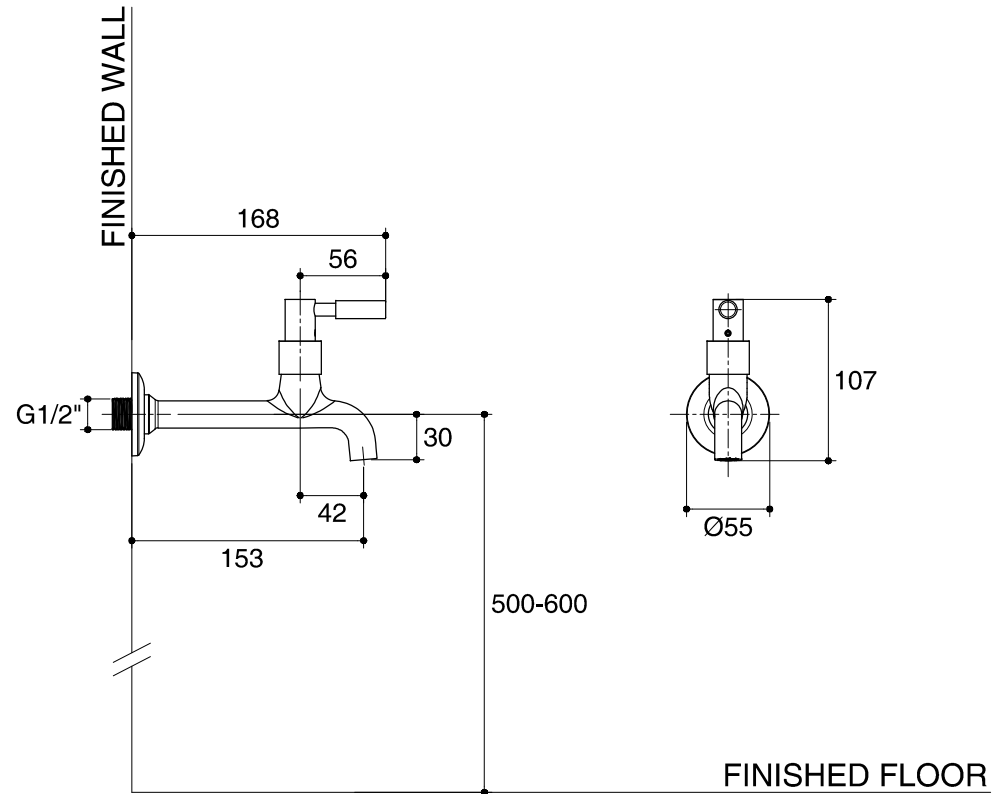

Dimensions are approximate.

Unit: mm

SKU	K-7288X-CP
Name	PATO
Description	WALL TAP - COLD WATER

*The recommended dimension for installation can be adjusted according to user preferences and layout.

ENGLEFIELD