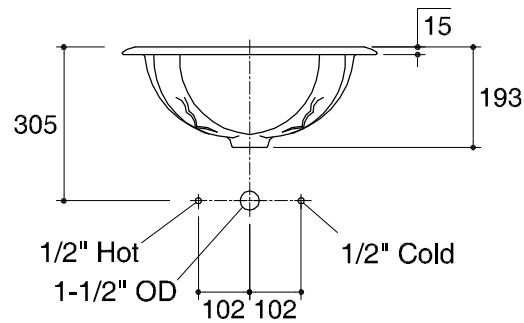

Dimensions are approximate.

Unit: mm.

| | |
|-------------|-----------------------|
| SKU | K-17717X-1-WK |
| Name | PEARL |
| Description | SELF RIMMING LAVATORY |

KARAT

* The recommended dimension for installation can be adjusted according to user preferences and layout.