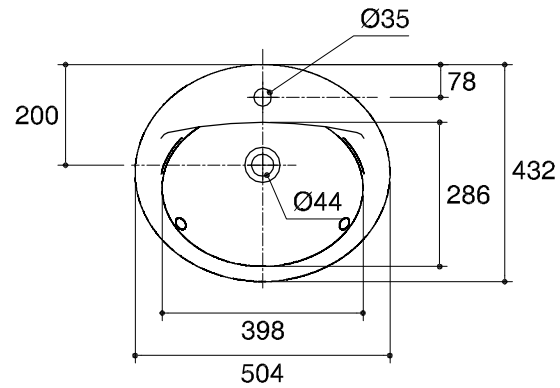

Dimensions are approximate.

Unit: mm.

| | |
|-------------|-----------------------|
| SKU | K-17717X-1-WK |
| Name | PEARL |
| Description | SELF RIMMING LAVATORY |

KARAT

* The recommended dimension for installation can be adjusted according to user preferences and layout.