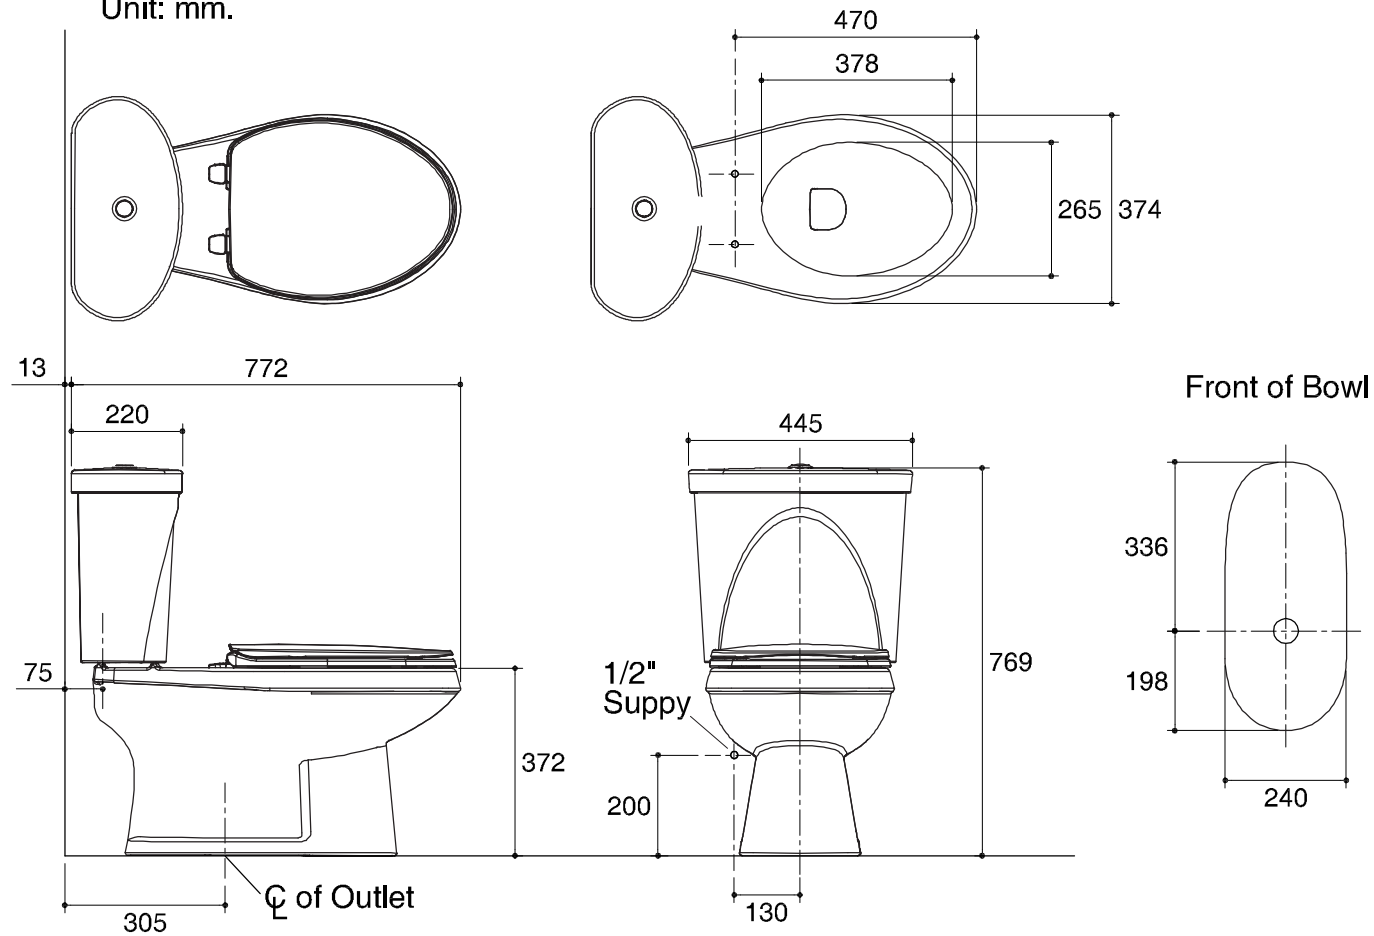

Dimensions are approximate.

Unit: mm.

SKU	K-98122X-S-WK
Name	PELICAN
Description	2PC TOILET

KARAT

* The recommended dimension for installation can be adjusted according to user preferences and layout.