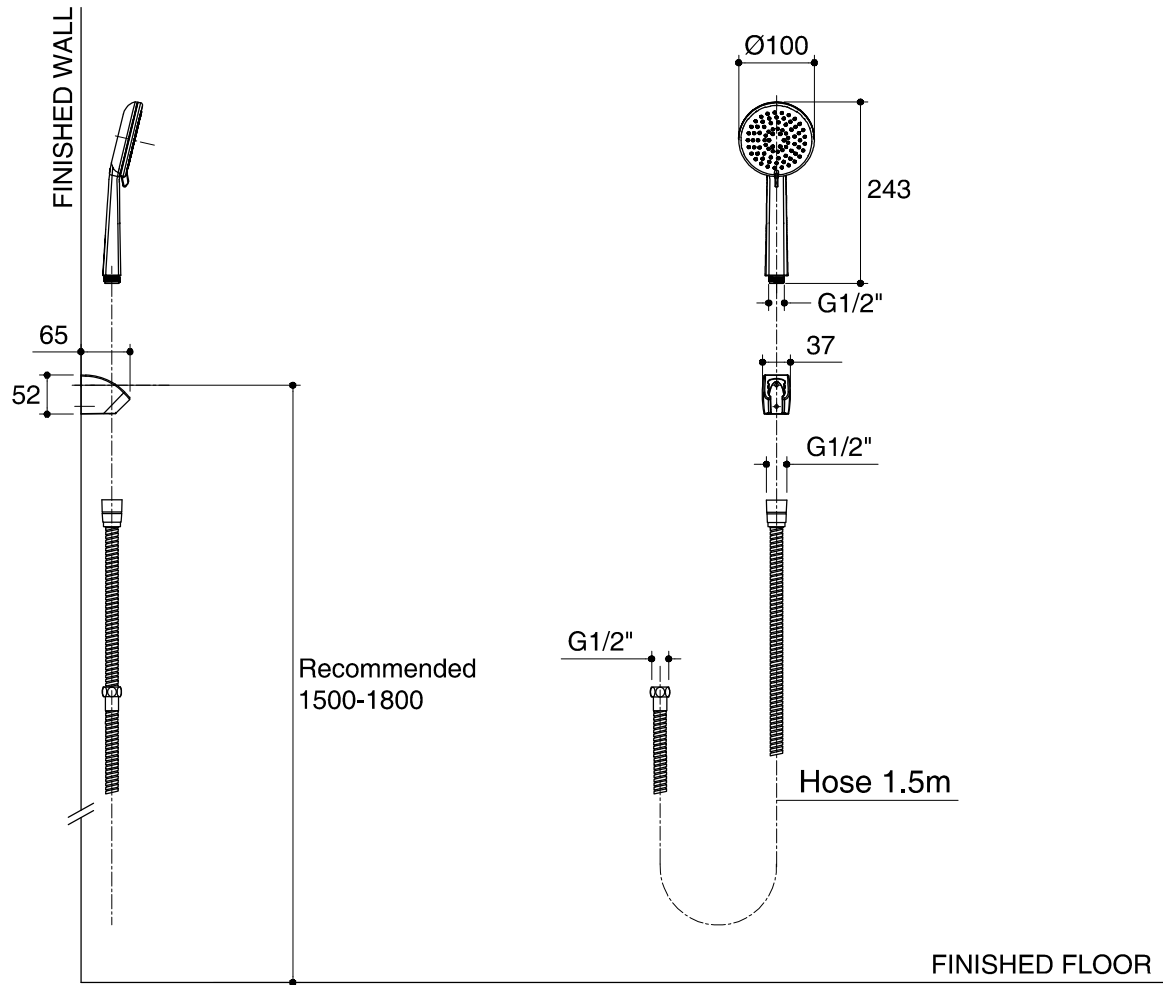

Dimensions are approximate.
Unit: mm

SKU	K-76232X-CP
Name	PINE
Description	HANDSHOWER SET

ENGLEFIELD

*The recommended dimension for installation can be adjusted according to user preferences and layout.