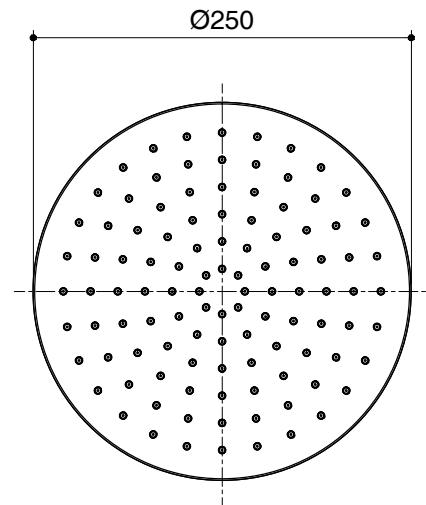

Dimensions are approximate.

Unit: mm

<b>SKU</b>	<b>K-76234X-CP</b>
<b>Name</b>	<b>PINE</b>
<b>Description</b>	<b>SHOWERHEAD</b>

**ENGLEFIELD**

\*The recommended dimension for installation can be adjusted according to user preferences and layout.