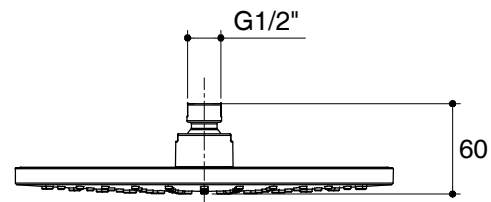

Dimensions are approximate.

Unit: mm

<b>SKU</b>	<b>K-76234X-CP</b>
<b>Name</b>	<b>PINE</b>
<b>Description</b>	<b>SHOWERHEAD</b>

**ENGLEFIELD**

\*The recommended dimension for installation can be adjusted according to user preferences and layout.