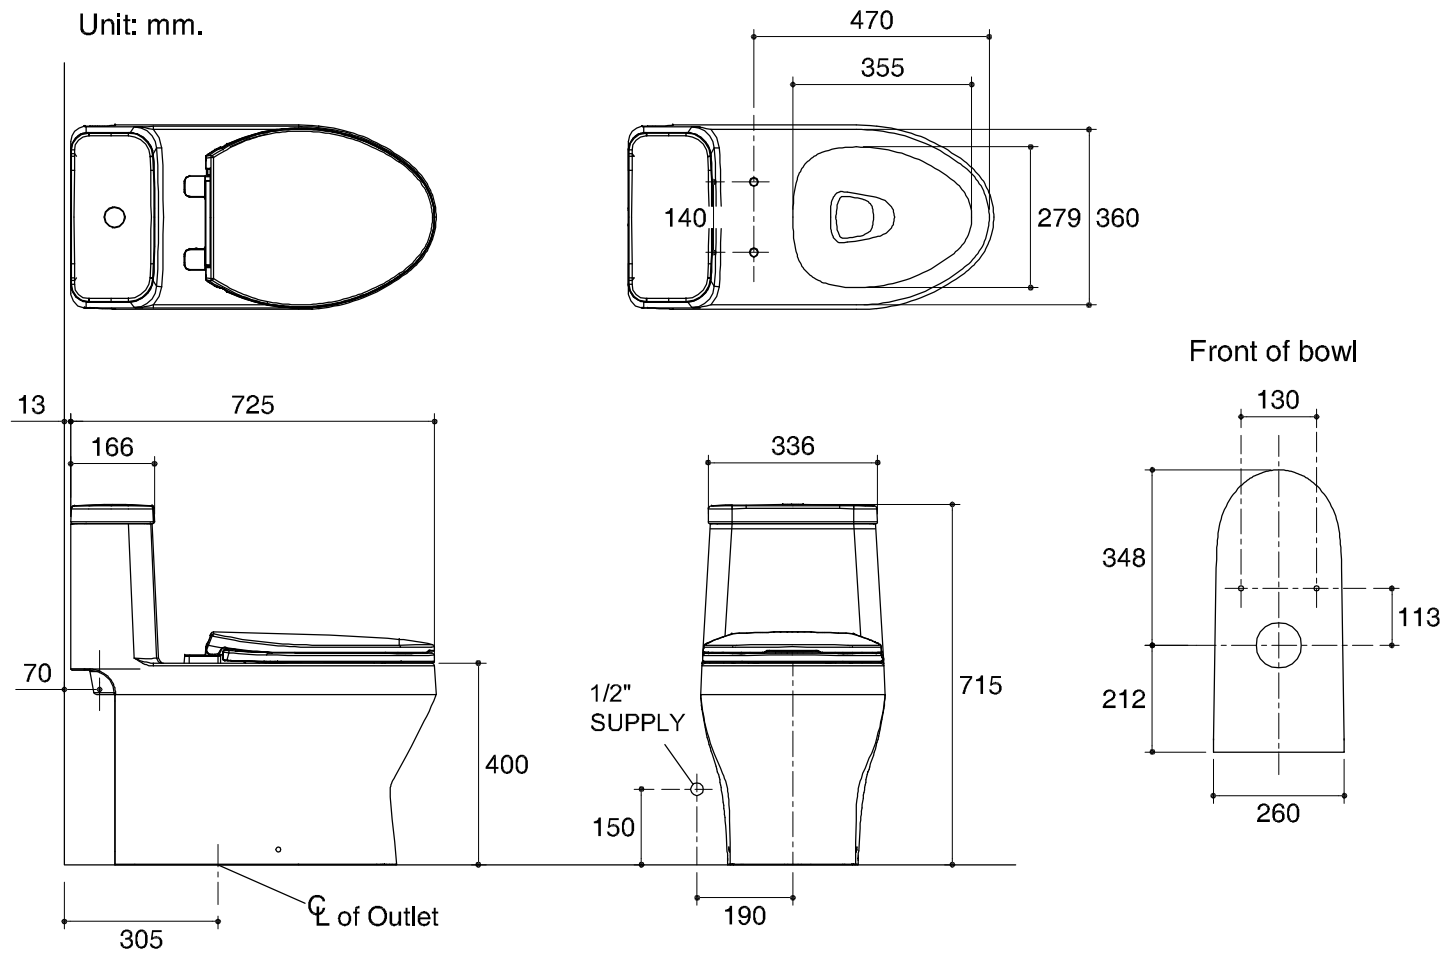

Dimensions are approximate.

Unit: mm.

SKU	K-99192X-S-WK
Name	PINE
Description	1PC TOILET

KARAT

* The recommended dimension for installation can be adjusted according to user preferences and layout.